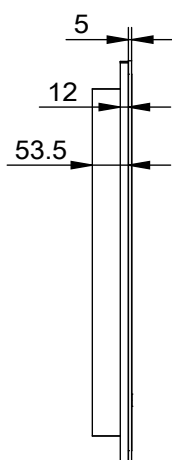

WARRANTY

5 years

*Conditions apply

To clean this mirror, wipe it with a soft microfiber cloth or a lint free cloth that has been rinsed in warm water and wrung out well, then rub the mirror gently with a soft dry cloth.

PLEASE do not use glass or window cleaner, or other cleaners with chemical agents. These may damage the silver coating and brown marks can result.

Please confirm all particulars with your sales consultant or refer to our website for more information prior to purchase.