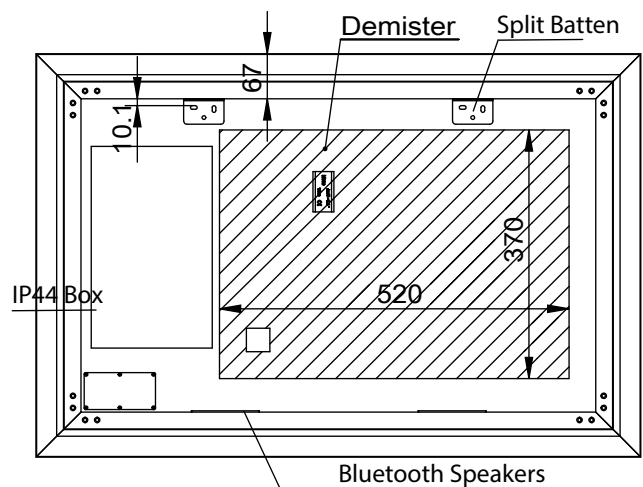

WARRANTY

5 years

*Conditions apply

To clean this mirror, wipe it with a soft microfiber cloth or a lint free cloth that has been rinsed in warm water and wrung out well, then rub the mirror gently with a soft dry cloth.

PLEASE do not use glass or window cleaner, or other cleaners with chemical agents. These may damage the silver coating and brown marks can result.

Please confirm all particulars with your sales consultant or refer to our website for more information prior to purchase.