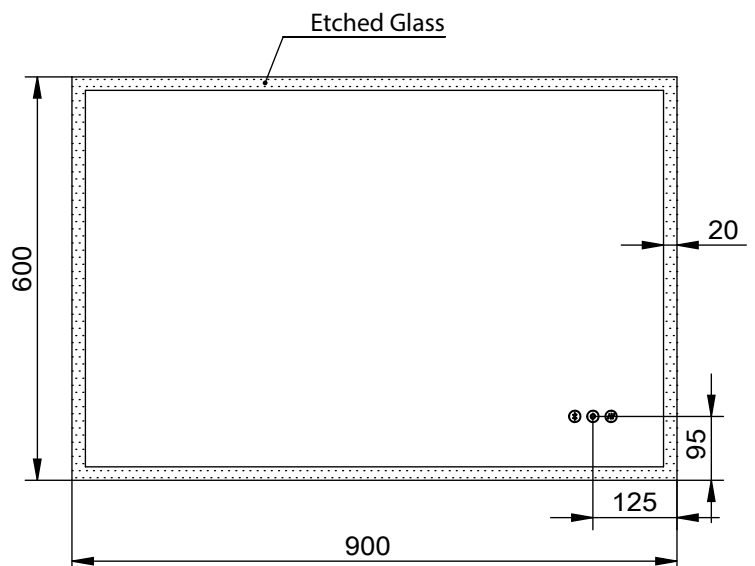

WARRANTY

5 years

*Conditions apply

To clean this mirror, wipe it with a soft microfiber cloth or a lint free cloth that has been rinsed in warm water and wrung out well, then rub the mirror gently with a soft dry cloth.

PLEASE do not use glass or window cleaner, or other cleaners with chemical agents. These may damage the silver coating and brown marks can result.

Please confirm all particulars with your sales consultant or refer to our website for more information prior to purchase.