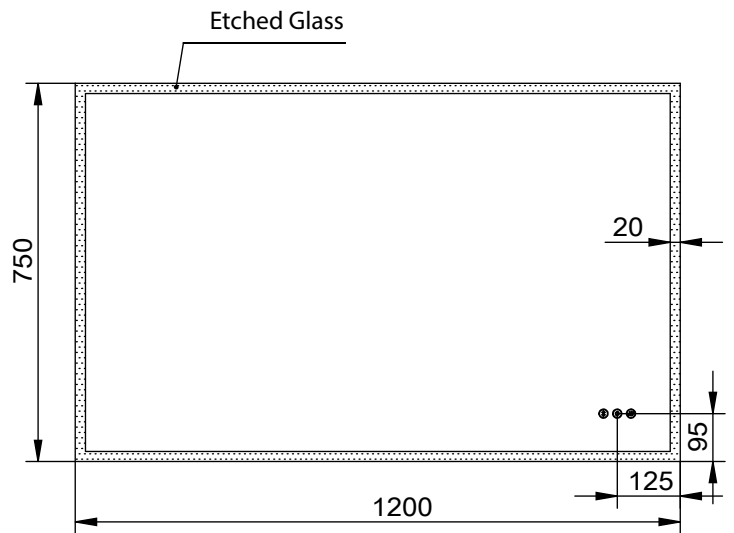

WARRANTY

5 years

*Conditions apply

To clean this mirror, wipe it with a soft microfiber cloth or a lint free cloth that has been rinsed in warm water and wrung out well, then rub the mirror gently with a soft dry cloth.

PLEASE do not use glass or window cleaner, or other cleaners with chemical agents. These may damage the silver coating and brown marks can result.

Please confirm all particulars with your sales consultant or refer to our website for more information prior to purchase.