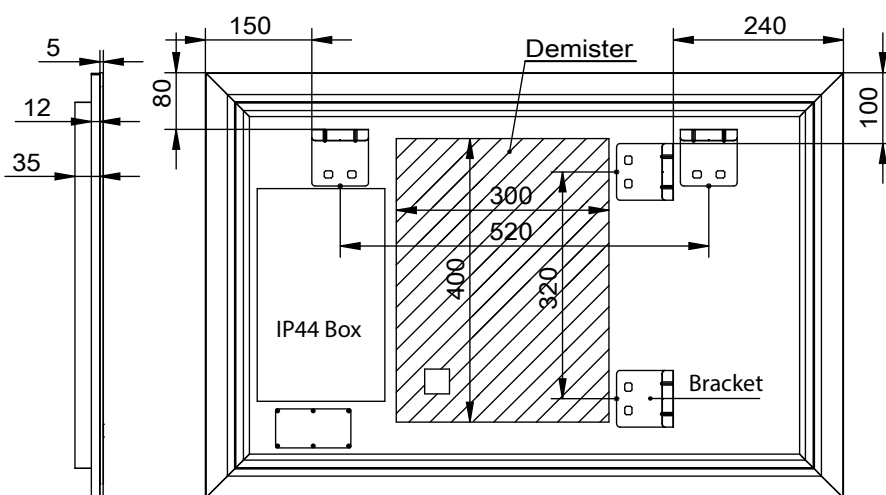

KARA 900D

K9060D

Size (mm):

Width	900
Height	600
Depth	40
Weight	11kg

Orientation:

Horizontal / Vertical

Features

LED Lighting	✓
Demister with 1 Hour Auto Cut-off	✓
Copper Free Mirror	✓
Adjustable Light Colour	✓

WARRANTY

5 years

*Conditions apply

KARA 1200D K12075D

Size (mm):

Width	1200
Height	750
Depth	40
Weight	16kg

Orientation:

Horizontal / Vertical