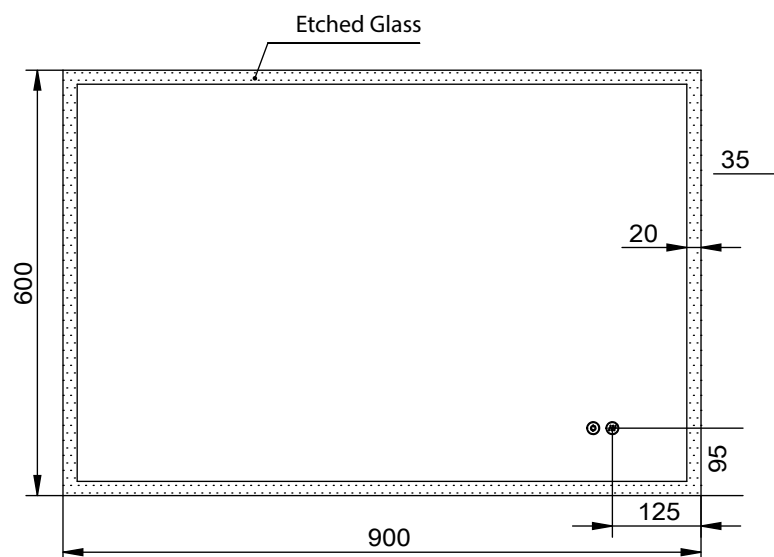

KARA 900D

K9060D

Size (mm):

Width	900
Height	600
Depth	40
Weight	11kg

Orientation:

Horizontal / Vertical

Features

LED Lighting	✓
Demister with 1 Hour Auto Cut-off	✓
Copper Free Mirror	✓
Adjustable Light Colour	✓

WARRANTY

5 years

*Conditions apply

KARA 1200D K12075D

Size (mm):

Width	1200
Height	750
Depth	40
Weight	16kg

Orientation:

Horizontal / Vertical