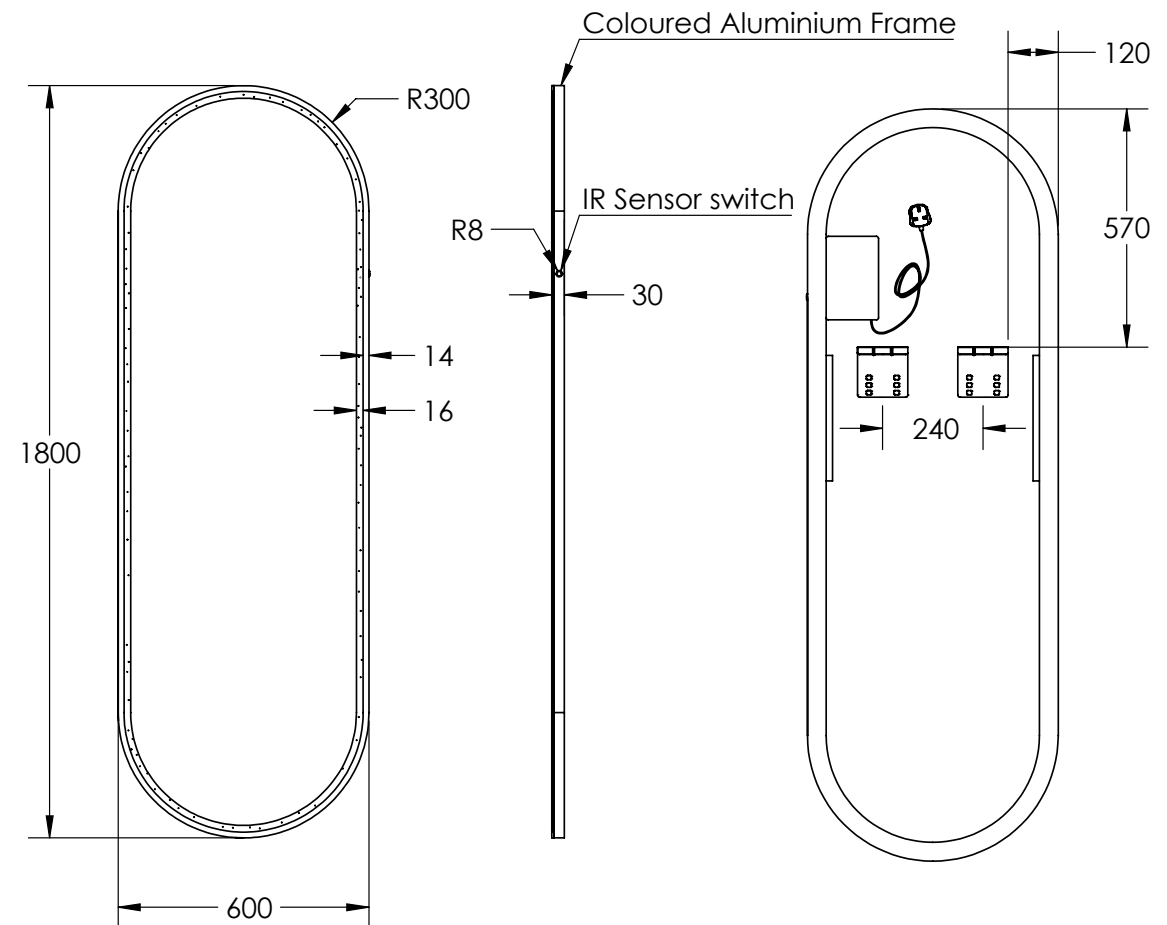

SPECIFICATIONS

WIDTH	600mm
HEIGHT	1800mm
DEPTH	30mm
WEIGHT	20kg
ORIENTATION	Portrait

FEATURES

- Copper Free Mirror
- LED Lighting
(Adjustable Colour Temperature)
- Frontlit
- Infrared Sensor Switch

LIGHTING SPECIFICATIONS

GREAT GREAT GATSBY 600

LED MIRROR

FINISHES

Matt White Aluminium Frame

PRODUCT CODE

GGG60-MW

Matt Black Aluminium Frame

GGG60-MB

CCT	2700K - 6500K
CRI	>80

INSTALLATION

- Wall mount
- Plug-in (1.5m)
- Input voltage: 220-240v 50Hz

Disclaimer: All LED Products requiring hardwiring must be installed by a licensed electrician in accordance with local regulations. Sizes are in mm and nominal and should be checked prior to installation. Actual colours may vary so please check colour samples before ordering. Installation is acceptance of our products. Installation of faulty, warped, chipped or damaged products will void our warranty.