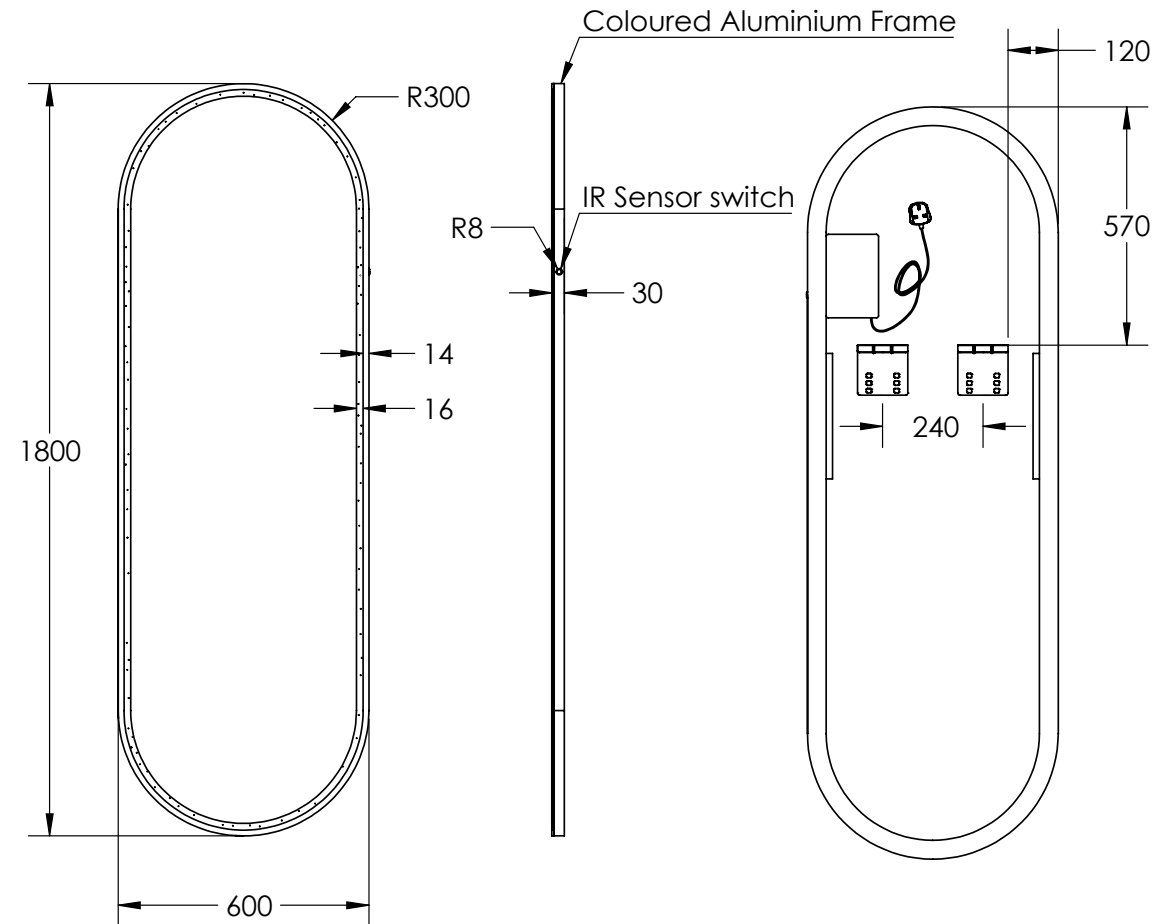

GREAT GREAT GATSBY 600

LED MIRROR

FINISHES

Matt White Aluminium Frame

PRODUCT CODE

GGG60-MW

Matt Black Aluminium Frame

GGG60-MB

SPECIFICATIONS

WIDTH	600mm
HEIGHT	1800mm
DEPTH	30mm
WEIGHT	20kg
ORIENTATION	Portrait

FEATURES

- Copper Free Mirror
- LED Lighting
(Adjustable Colour Temperature)
- Frontlit
- Infrared Sensor Switch

LIGHTING SPECIFICATIONS

CCT	2700K - 6500K
CRI	>80

INSTALLATION

- Wall mount
- Plug-in (1.5m)
- Input voltage: 220-240v 50Hz

Disclaimer: All LED Products requiring hardwiring must be installed by a licensed electrician in accordance with local regulations. Sizes are in mm and nominal and should be checked prior to installation. Actual colours may vary so please check colour samples before ordering. Installation is acceptance of our products. Installation of faulty, warped, chipped or damaged products will void our warranty.