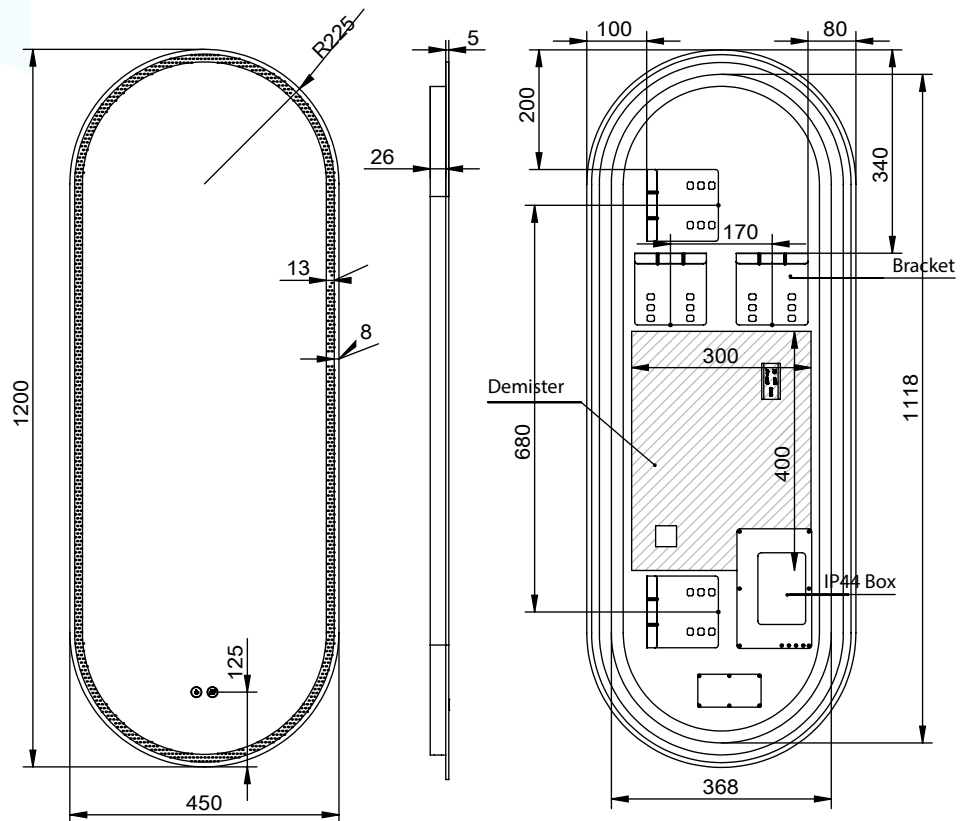

Optional Extra: Aluminium Coloured Frames

Matt Black	GG45120D-MB	●
Gun Metal	GG45120D-GM	●
Brushed Nickel	GG45120D-BN	●
Rose Gold	GG45120D-RG	●
Brushed Brass	GG45120D-BB	●