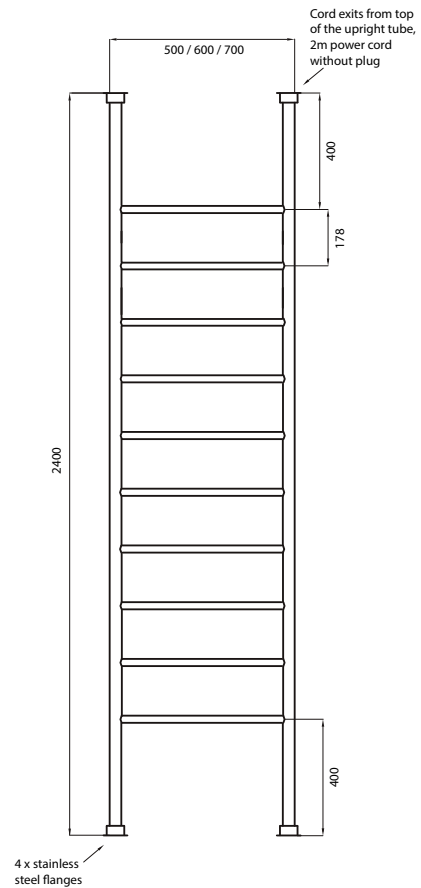

FEATURES

- Round bar / Height 2400mm / 10 evenly spaced bars
- Vertical bars 32mm diameter
- Horizontal bars 19mm
- Available in various widths: 500 / 600 / 700
- Floor-ceiling only available in Mirror Polished
- Fixings are provided should the rail need to be inset into the ceiling

CODE

SIZE (MM) FINISH

FC-2400X500	110W	500x2400 Polished	●
FC-2400X600	125W	600x2400 Polished	●
FC-2400X700	145W	700x2400 Polished	●

FLOOR TO CEILING

specifications

FC-2500 – 500 / 600 / 700

MANUFACTURED FROM 304 GRADE
 STAINLESS STEEL
 IP55 RATED
 10 YEAR WARRANTY FOR CONSTRUCTION /
 HEATING ELEMENT
 COATING ON COLOURED RAILS ARE
 COVERED BY A 2 YEAR WARRANTY

FEATURES

- Round bar / Height 2500mm / 10 evenly spaced bars
- Vertical bars 32mm diameter
- Horizontal bars 19mm
- Available in various widths: 500 / 600 / 700
- Floor-ceiling only available in Mirror Polished
- Fixings are provided should the rail need to be inset into the ceiling

FEATURES

- Round bar / Height 2700mm / 10 evenly spaced bars
- Vertical bars 32mm diameter
- Horizontal bars 19mm
- Available in various widths: 500 / 600 / 700
- Floor-ceiling only available in Mirror Polished
- Fixings are provided should the rail need to be inset into the ceiling