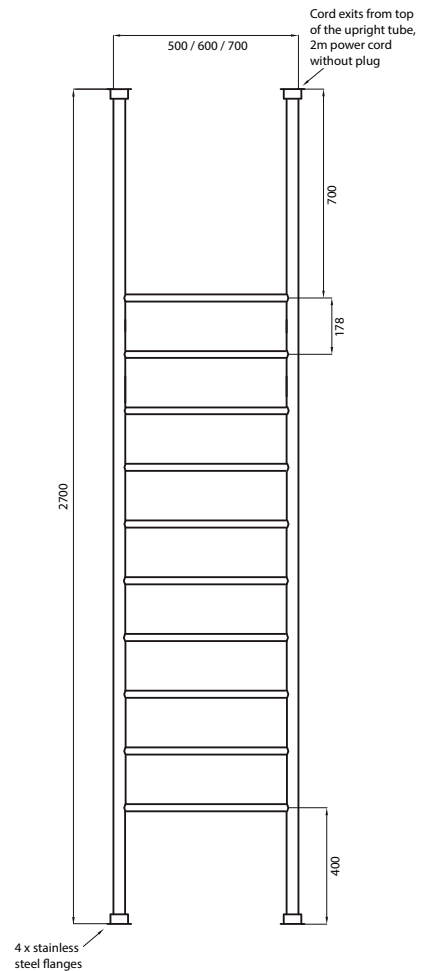

FEATURES

- Round bar / Height 2400mm / 10 evenly spaced bars
- Vertical bars 32mm diameter
- Horizontal bars 19mm
- Available in various widths: 500 / 600 / 700
- Floor-ceiling only available in Mirror Polished
- Fixings are provided should the rail need to be inset into the ceiling

FEATURES

- Round bar / Height 2500mm / 10 evenly spaced bars
- Vertical bars 32mm diameter
- Horizontal bars 19mm
- Available in various widths: 500 / 600 / 700
- Floor-ceiling only available in Mirror Polished
- Fixings are provided should the rail need to be inset into the ceiling

CODE

SIZE (MM) FINISH

FC-2500X500	110W	500x2500 Polished	●
FC-2500X600	130W	600x2500 Polished	●
FC-2500X700	145W	700x2500 Polished	●

FLOOR TO CEILING

specifications

FC-2700 – 500 / 600 / 700

MANUFACTURED FROM 304 GRADE
 STAINLESS STEEL
 IP55 RATED
 10 YEAR WARRANTY FOR CONSTRUCTION /
 HEATING ELEMENT
 COATING ON COLOURED RAILS ARE
 COVERED BY A 2 YEAR WARRANTY

FEATURES

- Round bar / Height 2700mm / 10 evenly spaced bars
- Vertical bars 32mm diameter
- Horizontal bars 19mm
- Available in various widths: 500 / 600 / 700
- Floor-ceiling only available in Mirror Polished
- Fixings are provided should the rail need to be inset into the ceiling