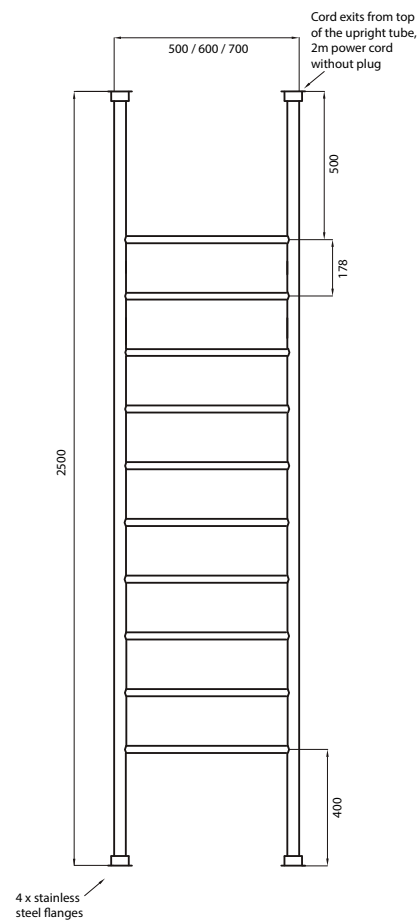

FEATURES

- Round bar / Height 2400mm / 10 evenly spaced bars
- Vertical bars 32mm diameter
- Horizontal bars 19mm
- Available in various widths: 500 / 600 / 700
- Floor-ceiling only available in Mirror Polished
- Fixings are provided should the rail need to be inset into the ceiling

CODE

SIZE (MM) FINISH

FC-2400X500	110W	500x2400 Polished	●
FC-2400X600	125W	600x2400 Polished	●
FC-2400X700	145W	700x2400 Polished	●

FLOOR TO CEILING

specifications

FC-2500 – 500 / 600 / 700

MANUFACTURED FROM 304 GRADE
 STAINLESS STEEL
 IP55 RATED
 10 YEAR WARRANTY FOR CONSTRUCTION /
 HEATING ELEMENT
 COATING ON COLOURED RAILS ARE
 COVERED BY A 2 YEAR WARRANTY

FEATURES

- Round bar / Height 2500mm / 10 evenly spaced bars
- Vertical bars 32mm diameter
- Horizontal bars 19mm
- Available in various widths: 500 / 600 / 700
- Floor-ceiling only available in Mirror Polished
- Fixings are provided should the rail need to be inset into the ceiling

FEATURES

- Round bar / Height 2700mm / 10 evenly spaced bars
- Vertical bars 32mm diameter
- Horizontal bars 19mm
- Available in various widths: 500 / 600 / 700
- Floor-ceiling only available in Mirror Polished
- Fixings are provided should the rail need to be inset into the ceiling