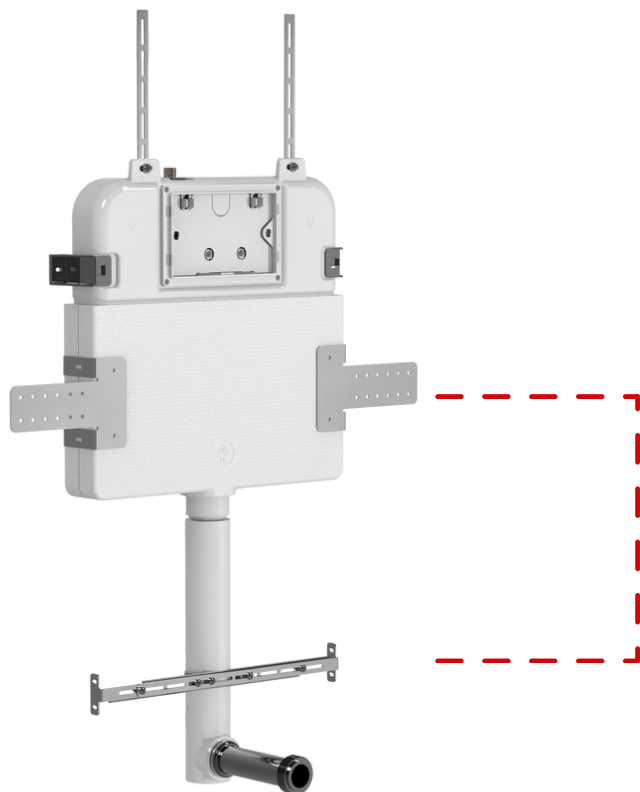

INWALL CISTERN & BUTTONS

**EXCLUSIVE
SUPPORT
BRACKETS**

**INWALL CISTERN
FOR FLOOR MOUNT WALL
FACED PANS
1654686
WELS 4 STAR, 4.5L/3L**