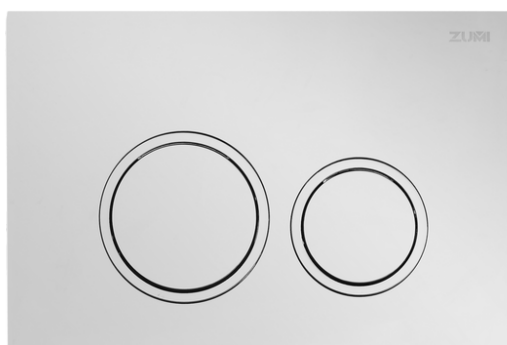

# INWALL CISTERN & BUTTONS

WAZE  
ROUND BUTTON  
1654674  
ABS  
MATTE BLACK

GIRO  
SQUARE BUTTON  
1654677  
ABS  
MATTE BLACK

WAZE  
ROUND BUTTON  
1654675  
ABS  
CHROME

GIRO  
SQUARE BUTTON  
1654678  
ABS  
CHROME

WAZE  
ROUND BUTTON  
1654676  
ABS  
MATTE WHITE

GIRO  
SQUARE BUTTON  
1654679  
ABS  
MATTE WHITE

- ABS ECONOMICAL AND FUNCTIONAL
- DUAL FLUSH

- SLIMLINE DESIGN
- BUTTON PLATE IS REMOVABLE TO ACCESS CISTERN INTERNALS

- SLIMLINE DESIGN
- BUTTON PLATE IS REMOVABLE TO ACCESS CISTERN INTERNALS