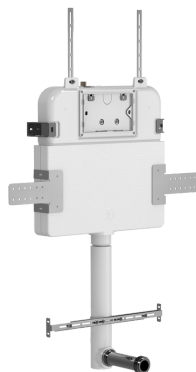

Build Your Inwall Suite

1. Select the R&T cistern 1654686

2. Choose a pan from the range below that suites your bathroom

3. Choose any button below that matches the bathroom design & finish

R&T CISTERN
1654686