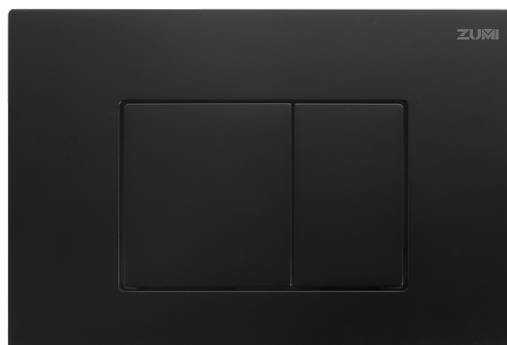

# INWALL CISTERN & BUTTONS

WAZE  
ROUND BUTTON  
1654674  
ABS  
MATTE BLACK

GIRO  
SQUARE BUTTON  
1654677  
ABS  
MATTE BLACK

WAZE  
ROUND BUTTON  
1654675  
ABS  
CHROME

GIRO  
SQUARE BUTTON  
1654678  
ABS  
CHROME

WAZE  
ROUND BUTTON  
1654676  
ABS  
MATTE WHITE

GIRO  
SQUARE BUTTON  
1654679  
ABS  
MATTE WHITE

- ABS ECONOMICAL AND FUNCTIONAL
- DUAL FLUSH

- SLIMLINE DESIGN
- BUTTON PLATE IS REMOVABLE TO ACCESS CISTERN INTERNALS

- SLIMLINE DESIGN
- BUTTON PLATE IS REMOVABLE TO ACCESS CISTERN INTERNALS