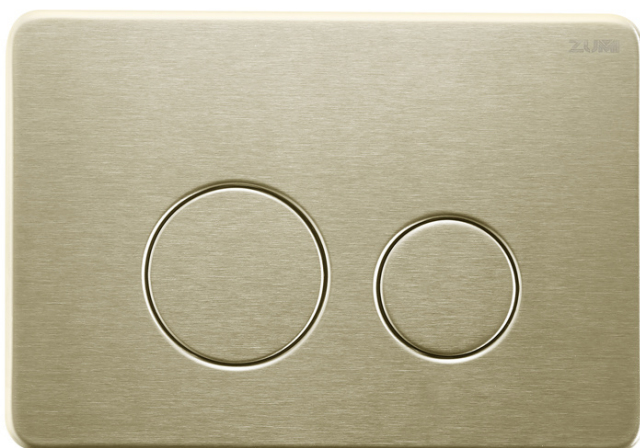

WAZE  
ROUND BUTTON  
1654676  
ABS  
MATTE WHITE

GIRO  
SQUARE BUTTON  
1654679  
ABS  
MATTE WHITE

- ABS ECONOMICAL AND FUNCTIONAL
- DUAL FLUSH

- SLIMLINE DESIGN
- BUTTON PLATE IS REMOVABLE TO ACCESS CISTERN INTERNALS

# INWALL CISTERN & BUTTONS

LEXY  
ROUND BUTTON  
1654680  
PVD COATED STAINLESS STEEL  
BRUSHED NICKEL

LEXY  
ROUND BUTTON  
1654681  
PVD COATED STAINLESS STEEL  
BRUSHED GOLD

LEXY  
ROUND BUTTON  
1654682  
PVD COATED STAINLESS STEEL  
GUN METAL

- STAINLESS STEEL BUTTONS
- PVD COATINGS POSSES A FAR HIGHER RESISTANCE TO WEAR, THAN TRADITIONAL PLATINGS
- SLIMLINE DESIGN
- BUTTON PLATE IS REMOVALBLE TO ACCESS CISTERN INTERNALS

- SLIMLINE DESIGN
- BUTTON PLATE IS REMOVABLE TO ACCESS CISTERN INTERNALS