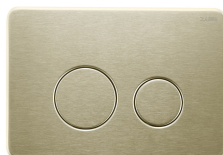

WAZE  
ROUND BUTTON  
1654676  
ABS  
MATTE WHITE

GIRO  
SQUARE BUTTON  
1654679  
ABS  
MATTE WHITE

- ABS ECONOMICAL AND FUNCTIONAL
- DUAL FLUSH

- SLIMLINE DESIGN
- BUTTON PLATE IS REMOVABLE TO ACCESS CISTERN INTERNALS

- SLIMLINE DESIGN
- BUTTON PLATE IS REMOVABLE TO ACCESS CISTERN INTERNALS

1654676  
WAZE ROUND  
MATTE WHITE  
ABS

1654677  
GIRO SQUARE  
MATTE BLACK  
ABS

1654678  
GIRO SQUARE  
CHROME  
ABS

1654679  
GIRO SQUARE  
MATTE WHITE  
ABS

1654680  
LEXY  
BRUSHED NICKEL  
STAINLESS STEEL