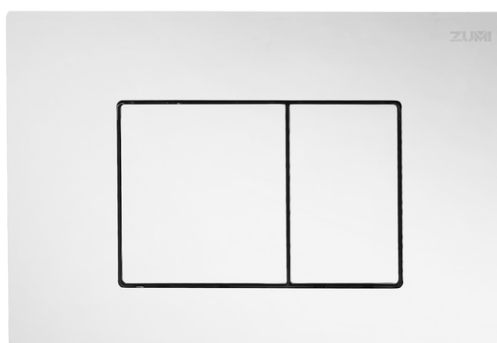

# INWALL CISTERN & BUTTONS

WAZE  
ROUND BUTTON  
1654674  
ABS  
MATTE BLACK

GIRO  
SQUARE BUTTON  
1654677  
ABS  
MATTE BLACK

WAZE  
ROUND BUTTON  
1654675  
ABS  
CHROME

GIRO  
SQUARE BUTTON  
1654678  
ABS  
CHROME

WAZE  
ROUND BUTTON  
1654676  
ABS  
MATTE WHITE

GIRO  
SQUARE BUTTON  
1654679  
ABS  
MATTE WHITE

- ABS ECONOMICAL AND FUNCTIONAL
- DUAL FLUSH

- SLIMLINE DESIGN
- BUTTON PLATE IS REMOVABLE TO ACCESS CISTERN INTERNALS

- SLIMLINE DESIGN
- BUTTON PLATE IS REMOVABLE TO ACCESS CISTERN INTERNALS