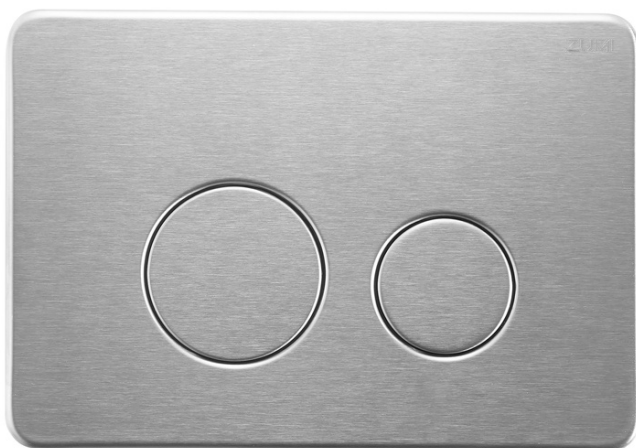

WAZE  
ROUND BUTTON  
1654676  
ABS  
MATTE WHITE

GIRO  
SQUARE BUTTON  
1654679  
ABS  
MATTE WHITE

- ABS ECONOMICAL AND FUNCTIONAL
- DUAL FLUSH

- SLIMLINE DESIGN
- BUTTON PLATE IS REMOVABLE TO ACCESS CISTERN INTERNALS

# INWALL CISTERN & BUTTONS

LEXY  
ROUND BUTTON  
1654680  
PVD COATED STAINLESS STEEL  
BRUSHED NICKEL

LEXY  
ROUND BUTTON  
1654681  
PVD COATED STAINLESS STEEL  
BRUSHED GOLD

LEXY  
ROUND BUTTON  
1654682  
PVD COATED STAINLESS STEEL  
GUN METAL

- STAINLESS STEEL BUTTONS
- PVD COATINGS POSSES A FAR HIGHER RESISTANCE TO WEAR, THAN TRADITIONAL PLATINGS
- SLIMLINE DESIGN
- BUTTON PLATE IS REMOVALBLE TO ACCESS CISTERN INTERNALS

- SLIMLINE DESIGN
- BUTTON PLATE IS REMOVABLE TO ACCESS CISTERN INTERNALS