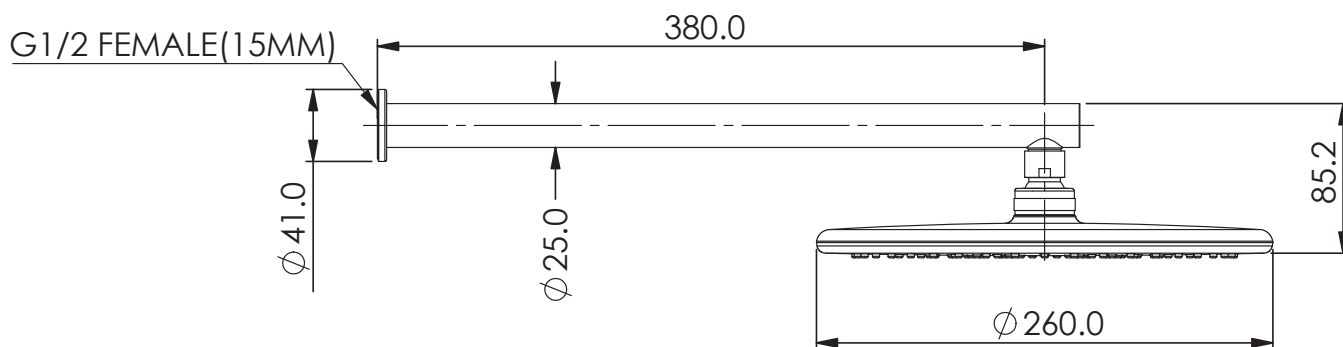

ROCCO

Wall Shower

18500190 | S16037 | Chrome
18500191 | S16037 | Brushed Nickel
18500197 | S16037 | Matte Black
18500196 | S16037 | Brushed Brass
18500199 | S16037 | Gun Metal

WELS 3 Star 9.0 L/M
Single Function ϕ 260mm Overhead
380mm Wall Arm