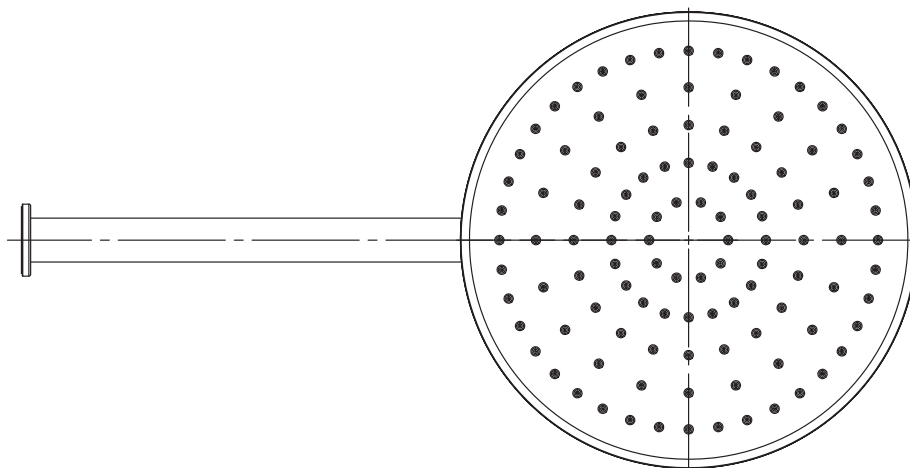

ROCCO

Wall Shower

18500190 | S16037 | Chrome
18500191 | S16037 | Brushed Nickel
18500197 | S16037 | Matte Black
18500196 | S16037 | Brushed Brass
18500199 | S16037 | Gun Metal

WELS 3 Star 9.0 L/M
Single Function ϕ 260mm Overhead
380mm Wall Arm