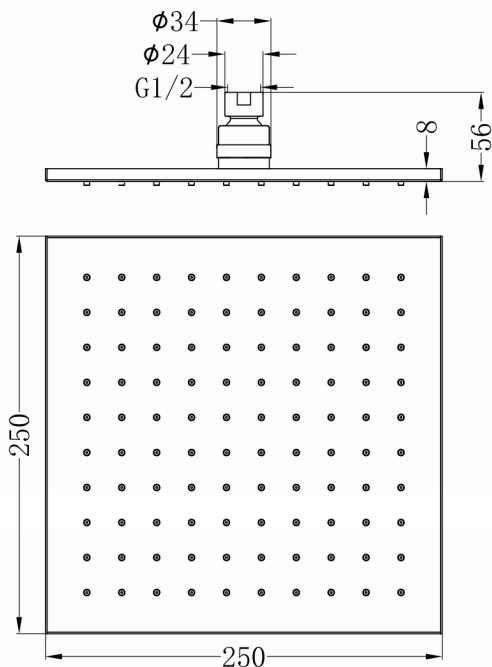

## SQUARE SHOWER HEAD

Dimensions are nominal measurements only.

### SPECIFICATION

PRODUCT CODE	ROB1003
WELS RATING	3 STAR 9L/MIN
WATERMARK LICENSE	WMK25715
TEMPERATURE RATING	MIN 1°C-MAX 75°C
PRESSURE RATING	MIN 150KPa-MAX 500KPa