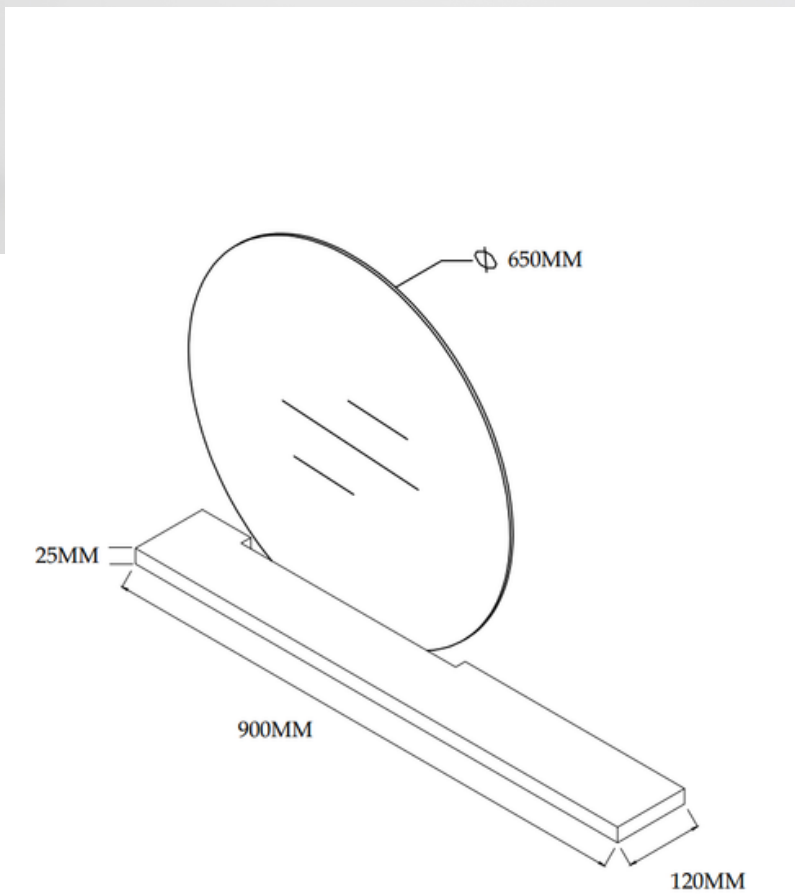

# RISING MOON MIRROR WITH INTEGRATED SHELF

**CODE : 1653765**

**NAME : RISING MOON MIRROR & SHELF**

**SHELF COLOUR : MATTE BLACK PAINTED**

**MIRROR SIZE : 650MM**

**SHELF SIZE : W900MM X D120MM x 25mm THICK**

CARTON CONTAINS :  
1 X MIRROR  
1 X SHELF  
PAIR OF SHELF FIXINGS