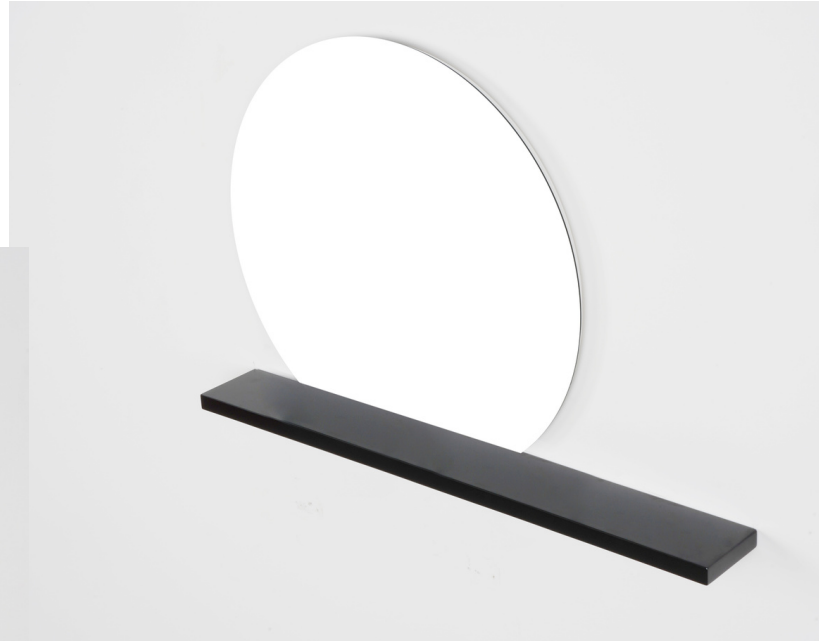

# RISING MOON MIRROR WITH INTEGRATED SHELF

**CODE : 1653765**

**NAME : RISING MOON MIRROR & SHELF**

**SHELF COLOUR : MATTE BLACK PAINTED**

**MIRROR SIZE : 650MM**

**SHELF SIZE : W900MM X D120MM x 25mm THICK**

CARTON CONTAINS :  
1 X MIRROR  
1 X SHELF  
PAIR OF SHELF FIXINGS