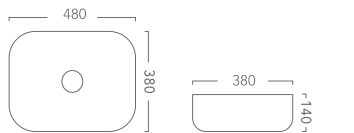

**Cirque 360** - Above Counter Basin  
Product Code:  
C360MB (Matt Black).  
360mm x 360mm x 120mm

**Essence 400** - Above Counter Basin  
Product Codes:  
E400 (White)  
400mm x 400mm x 150mm

**Essence 400** - Above Counter Basin  
Product Codes:  
E400MB (Matt Black).  
400mm x 400mm x 150mm

**Essence 480** - Above Counter Basin  
Product Codes:  
E480 (White)  
480mm x 380mm x 140mm

**Essence 480** - Above Counter Basin  
Product Codes:  
E480MB (Matt Black).  
480mm x 380mm x 140mm

**Smooth 500** - Above Counter Basin  
Product Codes:  
S500 (White)  
500mm x 355mm x 90mm