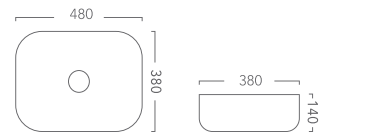

**Cirque 360** - Above Counter Basin  
Product Code:  
C360MB (Matt Black).  
360mm x 360mm x 120mm

**Essence 400** - Above Counter Basin  
Product Codes:  
E400 (White)  
400mm x 400mm x 150mm

**Essence 400** - Above Counter Basin  
Product Codes:  
E400MB (Matt Black).  
400mm x 400mm x 150mm

**Essence 480** - Above Counter Basin  
Product Codes:  
E480 (White)  
480mm x 380mm x 140mm

**Essence 480** - Above Counter Basin  
Product Codes:  
E480MB (Matt Black).  
480mm x 380mm x 140mm

**Smooth 500** - Above Counter Basin  
Product Codes:  
S500 (White)  
500mm x 355mm x 90mm