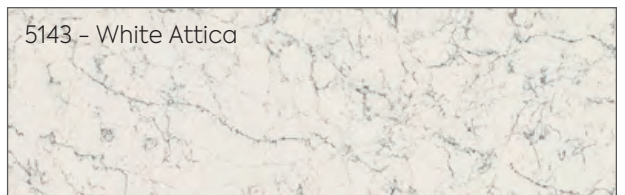

# Vanity Tops

All available in 1 or 3 Tap Hole

**Oxford Ceramic** – with overflow  
Rectangular Bowl

Sizes available:

600	750	900	1200
1500 N/A SINGLE BOWL		1500 N/A DOUBLE BOWL	
1800 N/A SINGLE BOWL		1800 N/A DOUBLE BOWL	

# Bench Top Options

**Caesarstone® 20mm** - other colours are available on request

**Corian® Solid Surface 12mm** - other colours are available on request

*All colours shown are as close as possible to the manufactured product, however some variations will occur in colour, shading and texture. Solid Timber is a natural product and as such grain and colour can vary considerably.*