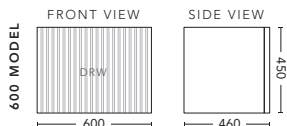

600mm

CABINET WITH	PRODUCT CODE	RRP
12mm Corian Top with Ceramic Above Counter Basin	WWG60COW	$1,944
20mm Caesarstone Top with Ceramic Above Counter Basin	WWG60CSW	$2,144
No Top	WWG60W	$1,298