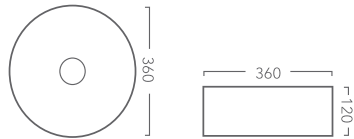

Cirque 360 - Above Counter Basin
Product Codes:
C360 (White), C360MW (Matt White),
360mm x 360mm x 120mm