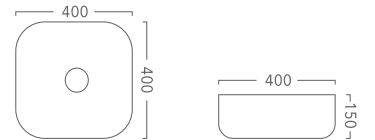

Essence 400 - Above Counter Basin
Product Codes:
E400MB (Matt Black).
400mm x 400mm x 150mm