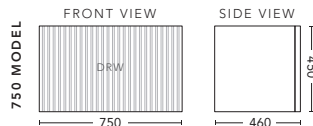

750mm

CABINET WITH	PRODUCT CODE	RRP
12mm Corian Top with Ceramic Above Counter Basin	WWG75COW	$1,998
20mm Caesarstone Top with Ceramic Above Counter Basin	WWG75CSW	$2,198
No Top	WWG75W	$1,398