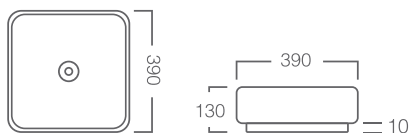

Encore 600 – Above Counter Basin

Product Code:
E600 (White)
600mm x 350mm x 110mm