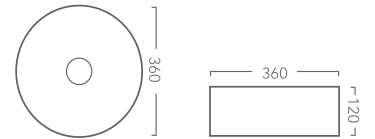

Cirque 360 - Above Counter Basin
Product Code:
C360MB (Matt Black).
360mm x 360mm x 120mm