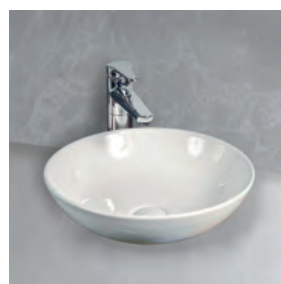

Ceramic Basins

All Basins Including Matt Black and Matt White are included in the price of the Vanity.
Basins may also be purchased separately.

Halo 360 - Semi Inset Basin or
Above Counter Basin
Product Code:
H360 (White)
360mm x 360mm x 115mm