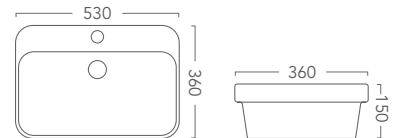

Contour 480 - Semi Inset Basin
Product Codes:
C530 (White)
530mm x 360mm x 150mm