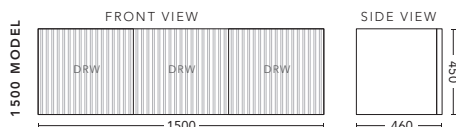

1500mm - Single Bowl

CABINET WITH	PRODUCT CODE	RRP
12mm Corian Top with Ceramic Above Counter Basin	WWG151COW	$3,298
20mm Caesarstone Top with Ceramic Above Counter Basin	WWG151CSW	$3,498
No Top	WWG151W	$2,146