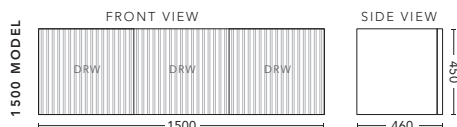

1500mm - Double Bowl

CABINET WITH	PRODUCT CODE	RRP
12mm Corian Top with Ceramic Above Counter Basin	WWG152COW	$3,398
20mm Caesarstone Top with Ceramic Above Counter Basin	WWG152CSW	$3,598
No Top	WWG152W	$2,146