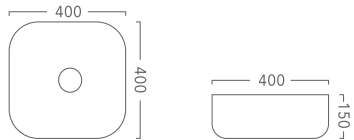

Essence 400 - Above Counter Basin
Product Codes:
E400 (White)
400mm x 400mm x 150mm