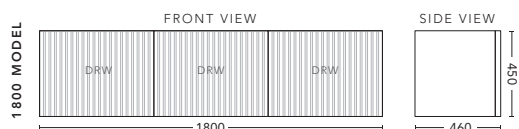

1800mm - Double Bowl

CABINET WITH	PRODUCT CODE	RRP
12mm Corian Top with Ceramic Above Counter Basin	WWG182COW	$3,798
20mm Caesarstone Top with Ceramic Above Counter Basin	WWG182CSW	$3,998
No Top	WWG182W	$2,412