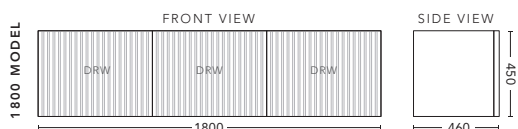

1800mm - Single Bowl

CABINET WITH	PRODUCT CODE	RRP
12mm Corian Top with Ceramic Above Counter Basin	WWG181COW	$3,698
20mm Caesarstone Top with Ceramic Above Counter Basin	WWG181CSW	$3,898
No Top	WWG181W	$2,412