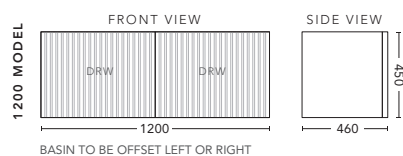

1200mm

CABINET WITH	PRODUCT CODE	RRP
12mm Corian Top with Ceramic Above Counter Basin	WWG12COW	$2,598
20mm Caesarstone Top with Ceramic Above Counter Basin	WWG12CSW	$2,798
No Top	WWG12W	$1,746