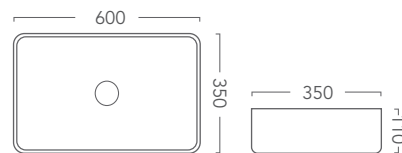

Utopia – Above Counter Basin

Product Code:
U520 (White)
520mm x 330mm x 130mm