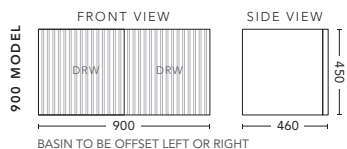

900mm

CABINET WITH	PRODUCT CODE	RRP
12mm Corian Top with Ceramic Above Counter Basin	WWG90COW	$2,198
20mm Caesarstone Top with Ceramic Above Counter Basin	WWG90CSW	$2,398
No Top	WWG90W	$1,492