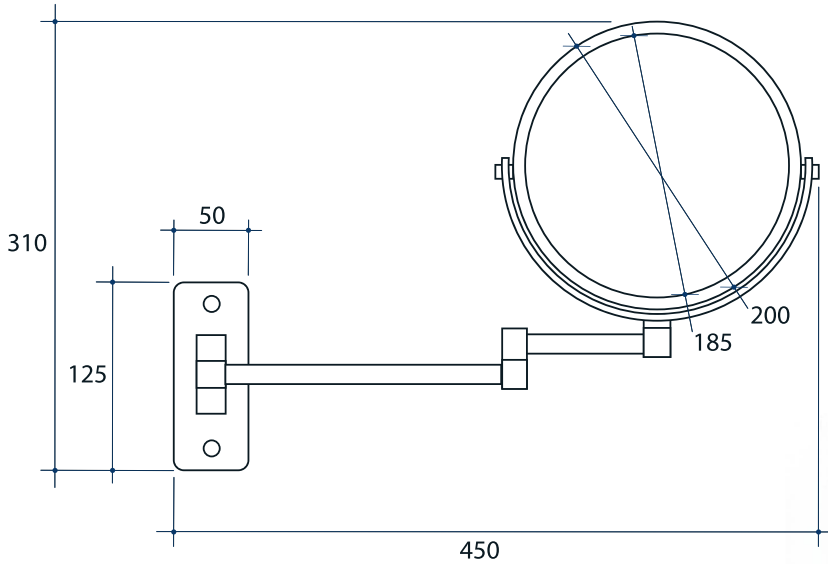

Ablaze Non-Lit Magnifying Mirrors

Maximum Distance From Wall 330mm
 Length From Wall When Folded - 30mm

Note: All dimensions are in millimetres (mm)

Stock Code	Finish	Type
------------	--------	------

R16SMB