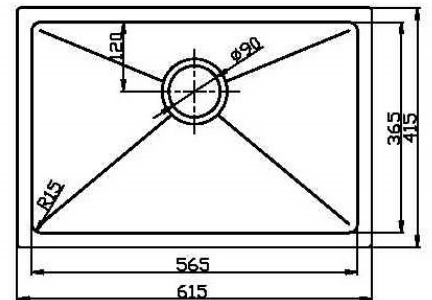

QUBIK

LAUNDRY / KITCHEN UTILITY TROUGHS

1645044
QUBIK 35
35 LITRE CAPACITY
STAINLESS STEEL BOWL
535mmW x 390mmD x 225mmH
OVERALL

COMES WITH BASKET WASTE

1645045
QUBIK 45
45 LITRE CAPACITY
STAINLESS STEEL BOWL
615mmW x 415mmD x 230mmH
OVERALL

COMES WITH BASKET WASTE

- CAN BE INSTALLED UNDERMOUNT OR INSET
- SS304 STAINLESS STEEL BOWLS
- BASKET WASTE INCLUDED
- 1.2MM THICK
- HANDMADE SINKS
- RADIUS 15° EASY CLEAN CORNERS IN BOWL

- USE ACTUAL SINK FOR CUT OUT
- INDIVIDUALLY BOXED

ALLOW +/- VARIATIONS TO MEASUREMENTS
HAVE ACTUAL ITEM ONSITE BEFORE SETTING UP FOR CUTOUTS