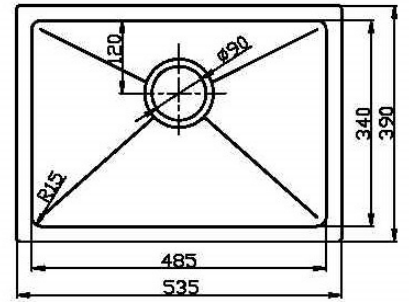

QUBIK

LAUNDRY / KITCHEN UTILITY TROUGHS

1645044
QUBIK 35
35 LITRE CAPACITY
STAINLESS STEEL BOWL
535mmW x 390mmD x 225mmH
OVERALL

COMES WITH BASKET WASTE

1645045
QUBIK 45
45 LITRE CAPACITY
STAINLESS STEEL BOWL
615mmW x 415mmD x 230mmH
OVERALL

COMES WITH BASKET WASTE

- CAN BE INSTALLED UNDERMOUNT OR INSET
- SS304 STAINLESS STEEL BOWLS
- BASKET WASTE INCLUDED
- 1.2MM THICK
- HANDMADE SINKS
- RADIUS 15° EASY CLEAN CORNERS IN BOWL

- USE ACTUAL SINK FOR CUT OUT
- INDIVIDUALLY BOXED

ALLOW +/- VARIATIONS TO MEASUREMENTS
HAVE ACTUAL ITEM ONSITE BEFORE SETTING UP FOR CUTOUTS