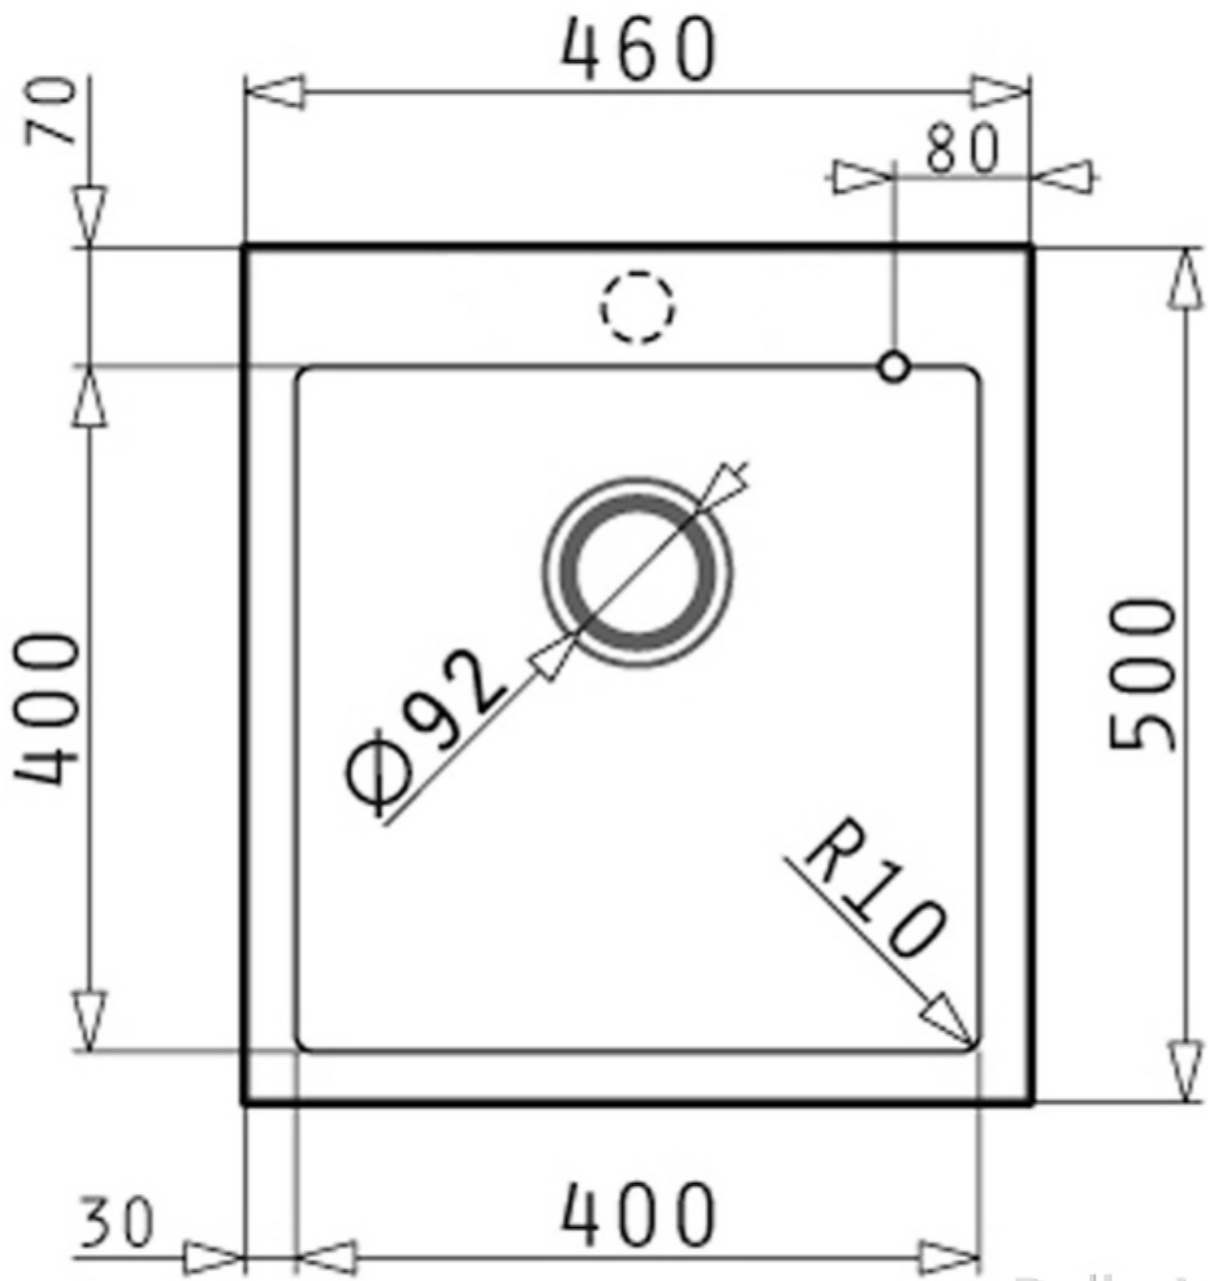

Pradus Single Bowl Black Kitchen Sink 460 x 500mm

Product Code: SNK4650BLK-P

Bella Vista

Bella Vista

Specifications:

Overall Size:

- 460mm x 500mm x 190mm