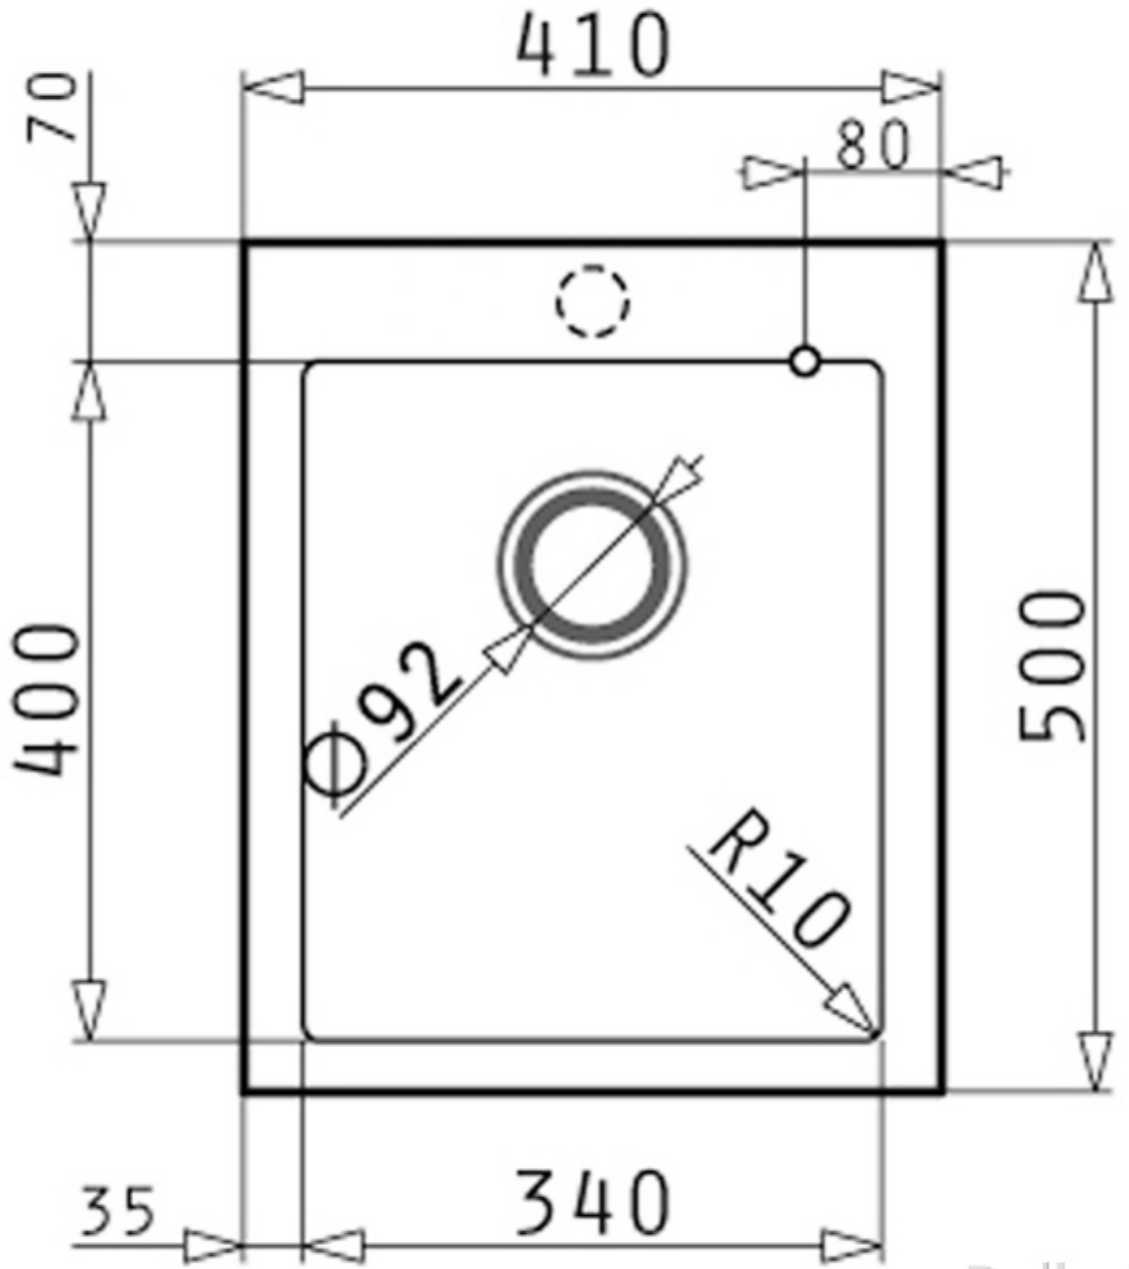

Pradus Single Bowl Black Kitchen Sink 410 x 500mm

Product Code: SNK4150BLK-P

Bella Vista

Bella Vista

- Specifications:**
- Overall Size:**
- 410mm x 500mm x 190mm