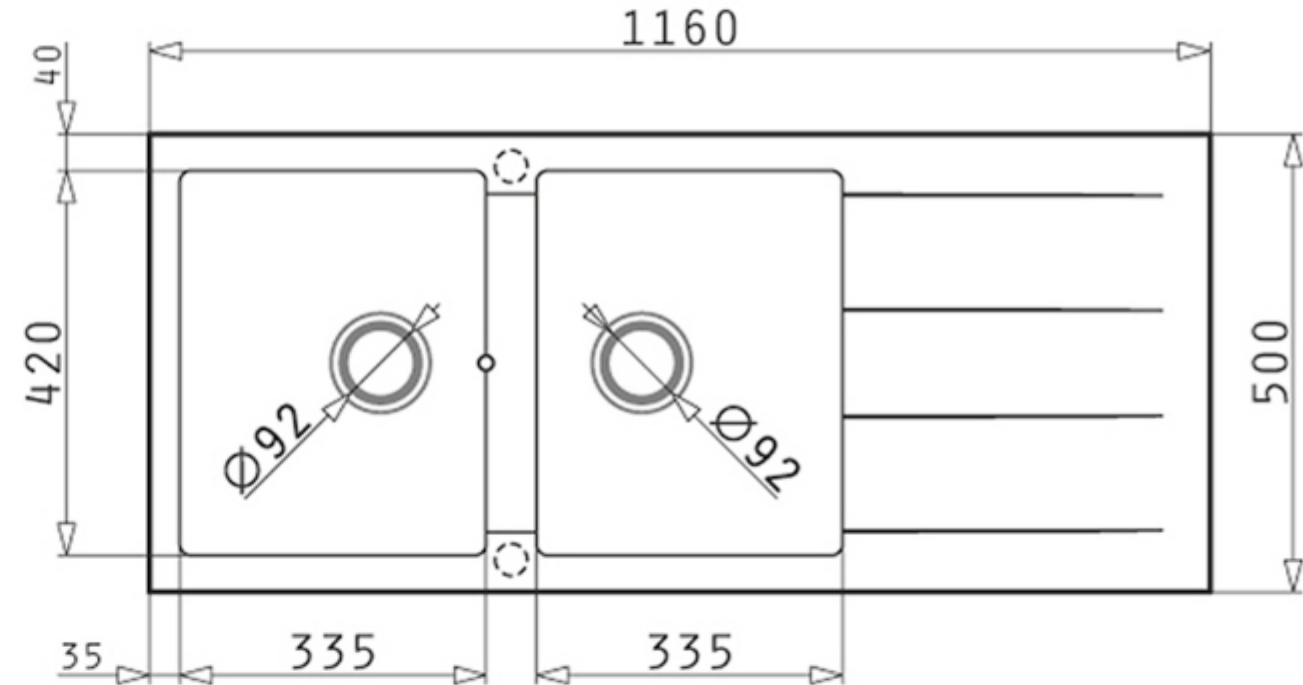

Pradus Double Bowl Black Kitchen Sink with Drainer 1160 x 500mm

Product Code: SNK11650DNBLK-P

Bella Vista

Bella Vista

Specifications:

Overall Size:

- 1160mm x 500mm x 190mm