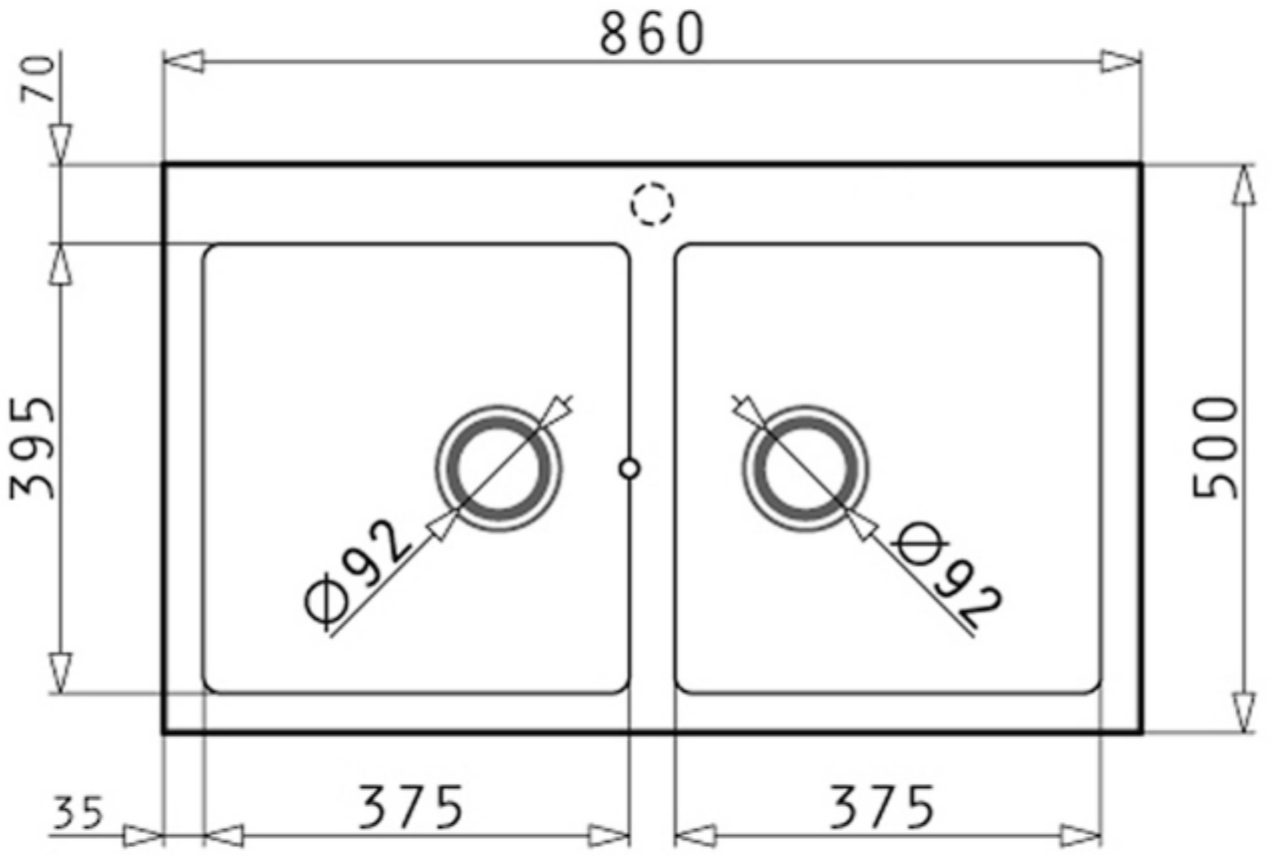

Pradus Double Bowl Black Kitchen Sink 860 x 500mm

Product Code: **SNK8650DBLBLK-P**

Bella Vista

Bella Vista

Specifications:

Overall Size:

- 860mm x 500mm x 190mm