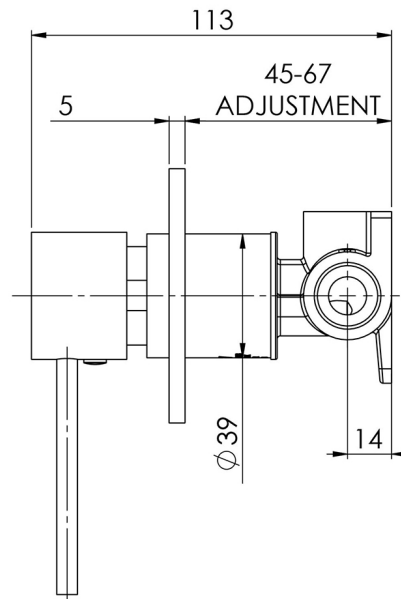

VIVID SLIMLINE

VIVID SLIMLINE SHOWER / WALL MIXER

SPECIFICATIONS

AVAILABLE IN

VS780 CHR
Chrome

VS780 BN
Brushed Nickel

VS780-31
Brushed Carbon

VS780 GM
Gun Metal

Please visit <https://www.phoenixtapware.com.au/warranty> to view the full warranty

While we aim to ensure the specifications shown are correct at time of printing, Phoenix Tapware reserves the right to make modifications without prior notice. Always use the physical product measurements for mark-ups and roughing-in as the line drawing shown may differ from the actual product over time. All measurements are shown in millimetres. Colours may vary from image shown.