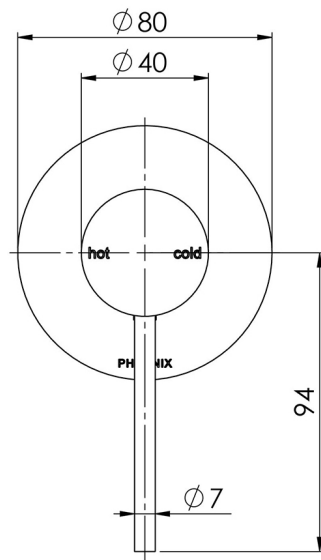

VIVID SLIMLINE

VIVID SLIMLINE SHOWER / WALL MIXER

SPECIFICATIONS

AVAILABLE IN

VS780 CHR
Chrome

VS780 BN
Brushed Nickel

VS780-31
Brushed Carbon

VS780 GM
Gun Metal

Please visit <https://www.phoenixtapware.com.au/warranty> to view the full warranty

While we aim to ensure the specifications shown are correct at time of printing, Phoenix Tapware reserves the right to make modifications without prior notice. Always use the physical product measurements for mark-ups and roughing-in as the line drawing shown may differ from the actual product over time. All measurements are shown in millimetres. Colours may vary from image shown.