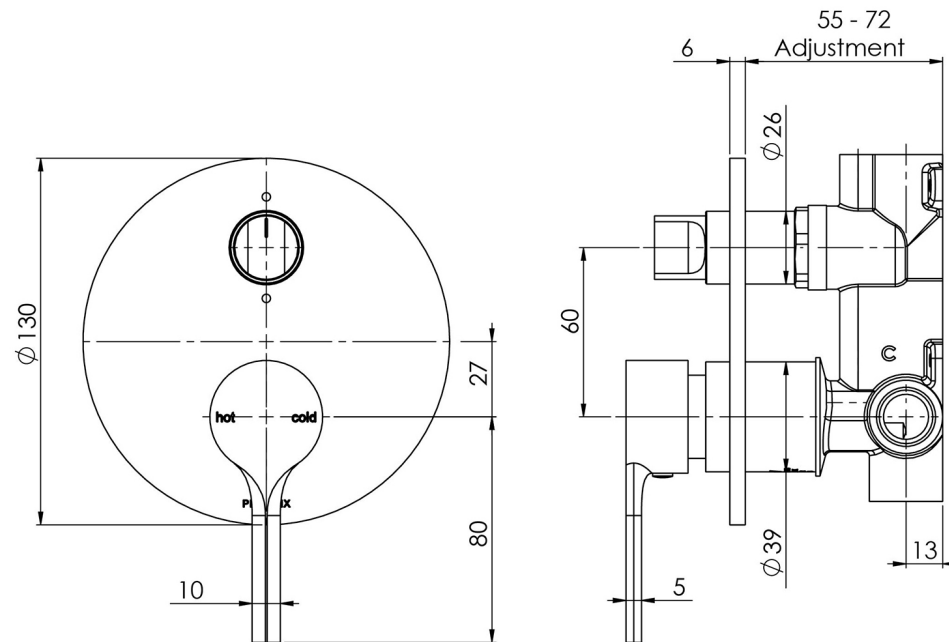

VIVID SLIMLINE OVAL

VIVID SLIMLINE OVAL SHOWER / BATH DIVERTER MIXER

SPECIFICATIONS

AVAILABLE IN

VV791 CHR
Chrome

VV791-40
Brushed Nickel

VV791 MB
Matte Black

VV791-12
Brushed Gold