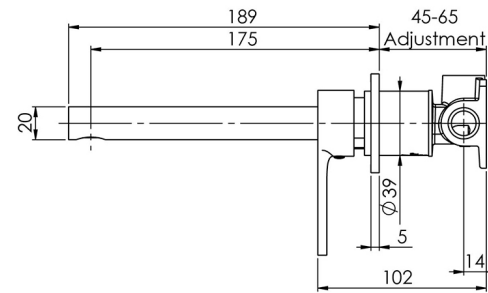

VIVID SLIMLINE OVAL

VIVID SLIMLINE OVAL WALL BASIN MIXER SET 175MM

SPECIFICATIONS

AVAILABLE IN

VV785 CHR
Chrome

VV785-40
Brushed Nickel

VV785 MB
Matte Black

VV785-12
Brushed Gold

Please visit <https://www.phoenixtapware.com.au/warranty> to view the full warranty

While we aim to ensure the specifications shown are correct at time of printing, Phoenix Tapware reserves the right to make modifications without prior notice. Always use the physical product measurements for mark-ups and roughing-in as the line drawing shown may differ from the actual product over time. All measurements are shown in millimetres. Colours may vary from image shown.