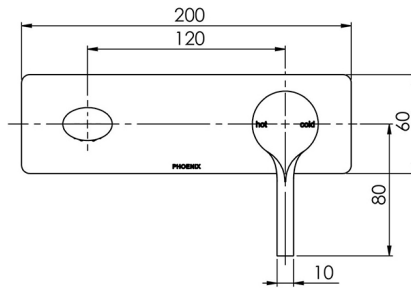

VIVID SLIMLINE OVAL

VIVID SLIMLINE OVAL WALL BASIN MIXER SET 175MM

SPECIFICATIONS

AVAILABLE IN

VV785 CHR
Chrome

VV785-40
Brushed Nickel

VV785 MB
Matte Black

VV785-12
Brushed Gold

Please visit <https://www.phoenixtapware.com.au/warranty> to view the full warranty

While we aim to ensure the specifications shown are correct at time of printing, Phoenix Tapware reserves the right to make modifications without prior notice. Always use the physical product measurements for mark-ups and roughing-in as the line drawing shown may differ from the actual product over time. All measurements are shown in millimetres. Colours may vary from image shown.