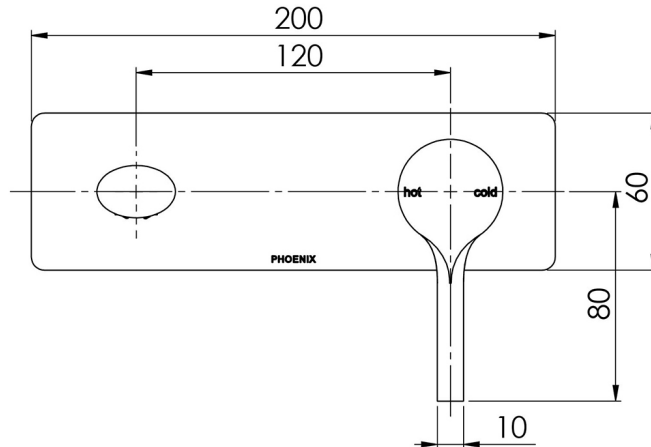

VIVID SLIMLINE OVAL

VIVID SLIMLINE OVAL WALL BATH MIXER SET 175MM

SPECIFICATIONS

AVAILABLE IN

VV783 CHR
Chrome

VV783-40
Brushed Nickel

VV783 MB
Matte Black

VV783-12
Brushed Gold

Please visit <https://www.phoenixtapware.com.au/warranty> to view the full warranty

While we aim to ensure the specifications shown are correct at time of printing, Phoenix Tapware reserves the right to make modifications without prior notice. Always use the physical product measurements for mark-ups and roughing-in as the line drawing shown may differ from the actual product over time. All measurements are shown in millimetres. Colours may vary from image shown.