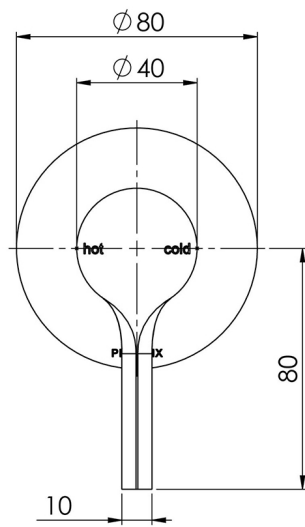

VIVID SLIMLINE OVAL

VIVID SLIMLINE OVAL SHOWER / WALL MIXER

SPECIFICATIONS

AVAILABLE IN

VV780 CHR
Chrome

VV780-40
Brushed Nickel

VV780 MB
Matte Black

VV780-12
Brushed Gold

Please visit <https://www.phoenixtapware.com.au/warranty> to view the full warranty

While we aim to ensure the specifications shown are correct at time of printing, Phoenix Tapware reserves the right to make modifications without prior notice. Always use the physical product measurements for mark-ups and roughing-in as the line drawing shown may differ from the actual product over time. All measurements are shown in millimetres. Colours may vary from image shown.