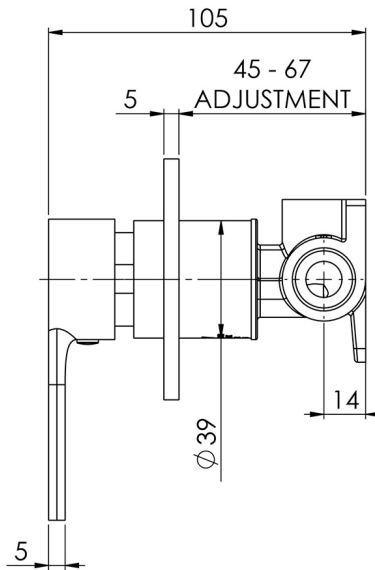

VIVID SLIMLINE OVAL

VIVID SLIMLINE OVAL SHOWER / WALL MIXER

SPECIFICATIONS

AVAILABLE IN

VV780 CHR
Chrome

VV780-40
Brushed Nickel

VV780 MB
Matte Black

VV780-12
Brushed Gold

Please visit <https://www.phoenixtapware.com.au/warranty> to view the full warranty

While we aim to ensure the specifications shown are correct at time of printing, Phoenix Tapware reserves the right to make modifications without prior notice. Always use the physical product measurements for mark-ups and roughing-in as the line drawing shown may differ from the actual product over time. All measurements are shown in millimetres. Colours may vary from image shown.