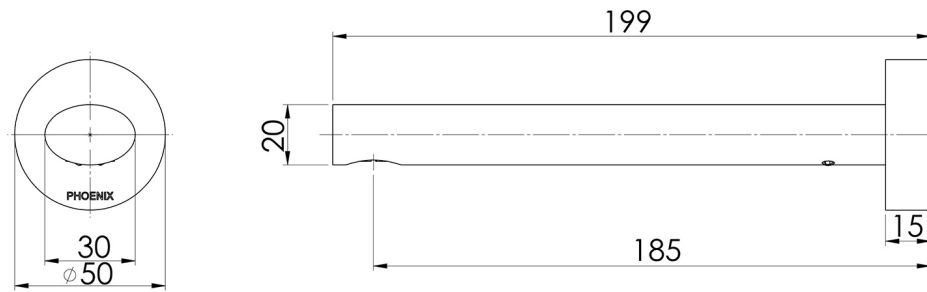

# VIVID SLIMLINE OVAL

VIVID SLIMLINE OVAL WALL BATH OUTLET 180MM

## SPECIFICATIONS

Please visit <https://www.phoenixtapware.com.au/warranty> to view the full warranty

While we aim to ensure the specifications shown are correct at time of printing, Phoenix Tapware reserves the right to make modifications without prior notice. Always use the physical product measurements for mark-ups and roughing-in as the line drawing shown may differ from the actual product over time. All measurements are shown in millimetres. Colours may vary from image shown.