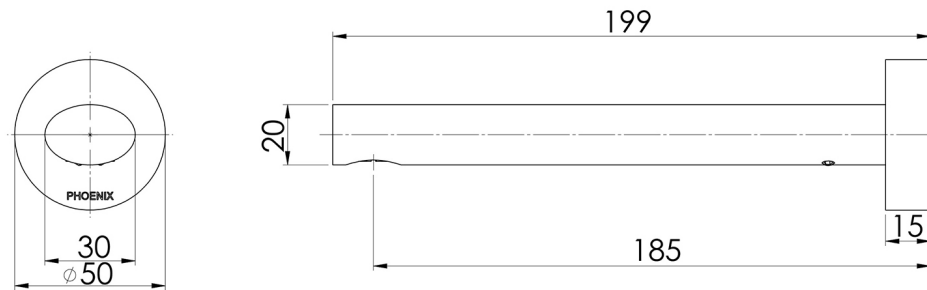

# VIVID SLIMLINE OVAL

VIVID SLIMLINE OVAL WALL BASIN OUTLET 180MM

## SPECIFICATIONS

Please visit <https://www.phoenixtapware.com.au/warranty> to view the full warranty

While we aim to ensure the specifications shown are correct at time of printing, Phoenix Tapware reserves the right to make modifications without prior notice. Always use the physical product measurements for mark-ups and roughing-in as the line drawing shown may differ from the actual product over time. All measurements are shown in millimetres. Colours may vary from image shown.