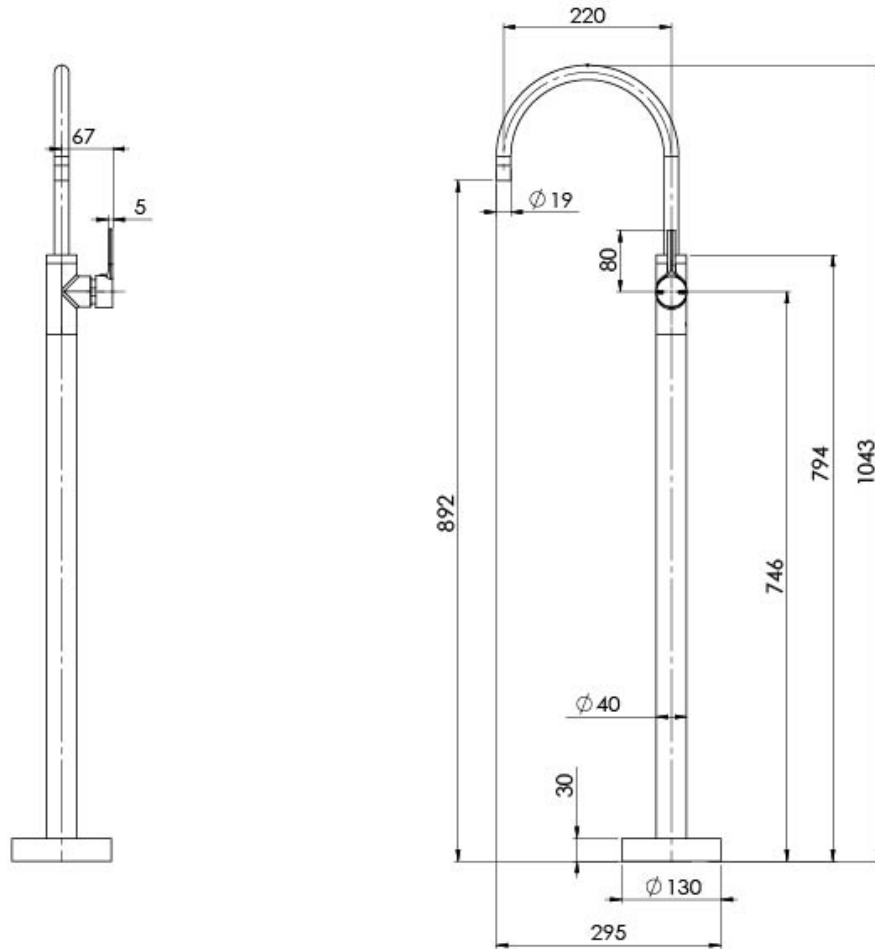

VIVID SLIMLINE OVAL

VIVID SLIMLINE OVAL FLOOR MOUNTED BATH MIXER

SPECIFICATIONS

AVAILABLE IN

VV745-00
Chrome

VV745-40
Brushed Nickel

VV745-10
Matte Black

VV745-12
Brushed Gold