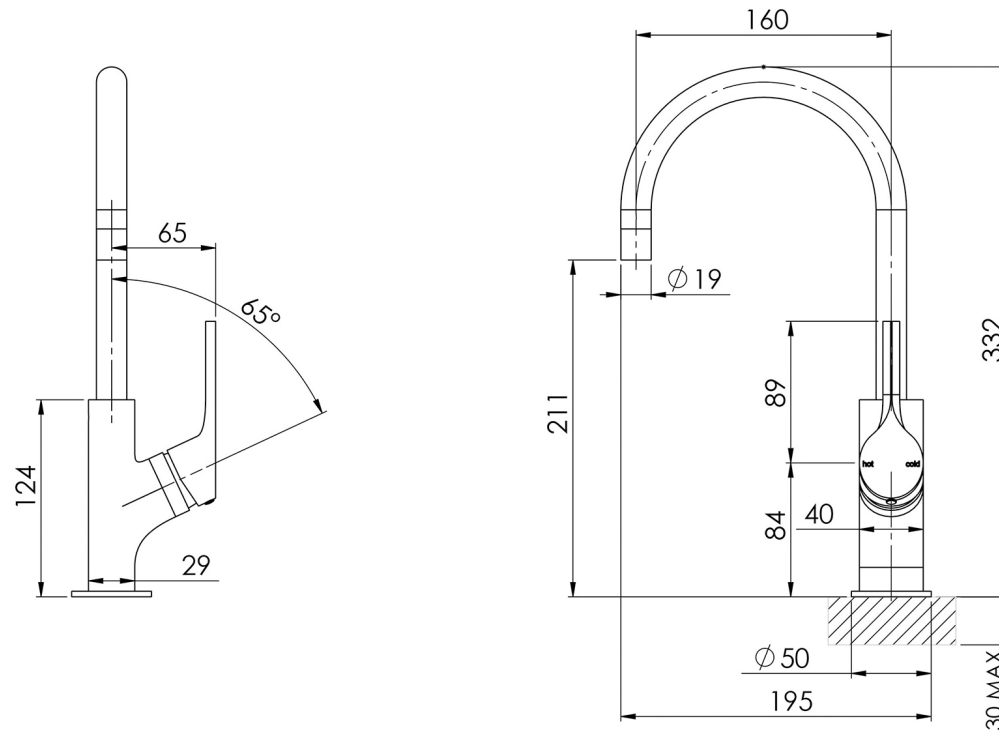

# VIVID SLIMLINE OVAL

VIVID SLIMLINE OVAL SINK MIXER 160MM GOOSENECK

## SPECIFICATIONS

Please visit <https://www.phoenixtapware.com.au/warranty> to view the full warranty

While we aim to ensure the specifications shown are correct at time of printing, Phoenix Tapware reserves the right to make modifications without prior notice. Always use the physical product measurements for mark-ups and roughing-in as the line drawing shown may differ from the actual product over time. All measurements are shown in millimetres. Colours may vary from image shown.