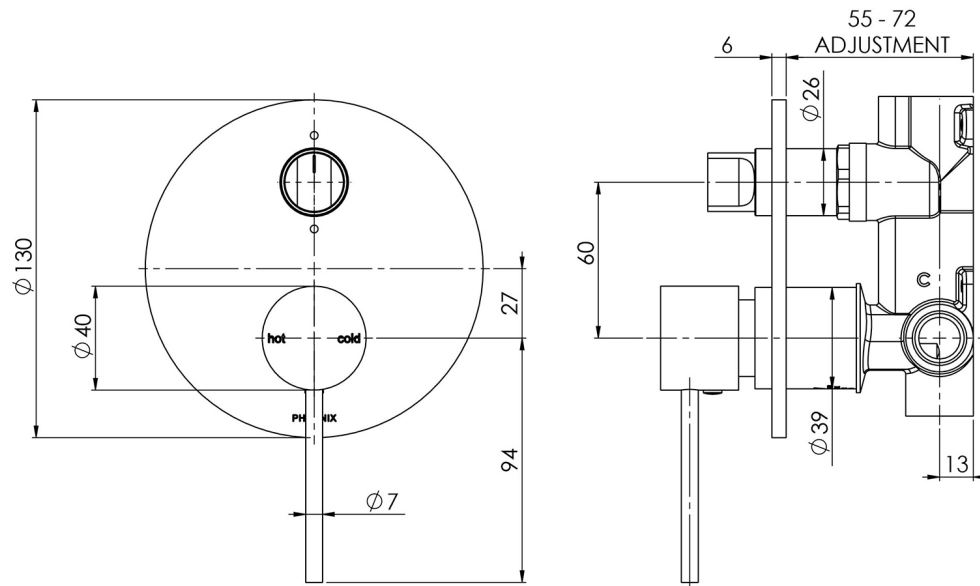

VIVID SLIMLINE

VIVID SLIMLINE SHOWER / BATH DIVERTER MIXER

SPECIFICATIONS

AVAILABLE IN

VS791 CHR
Chrome

VS791 BN
Brushed Nickel

VS791-31
Brushed Carbon

VS791 GM
Gun Metal