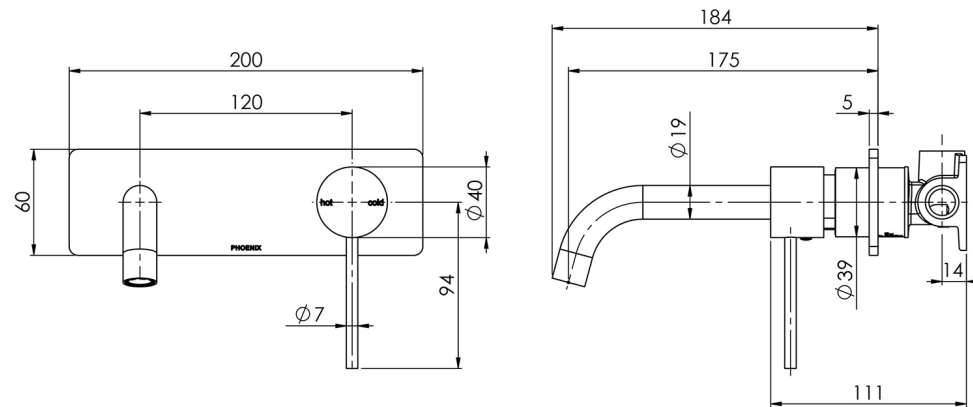

VIVID SLIMLINE

VIVID SLIMLINE WALL BASIN MIXER SET 180MM CURVED

SPECIFICATIONS

AVAILABLE IN

VS785 CHR
Chrome

VS785 BN
Brushed Nickel

VS785-31
Brushed Carbon

VS785 GM
Gun Metal

VS785 MB
Matte Black

VS785-12
Brushed Gold

INFORMATION

Temperature Rating
1 - 75°C

Pressure Rating
150 - 500kPa

MAINTENANCE AND CARE:

- All surfaces should be cleaned with mild liquid detergent or soap and water.
- Do not use cream cleaners or citrus based cleaning products, as they are abrasive.
- Use of unsuitable cleaning agents may damage the surface.
- Any damage caused in this way will not be covered by warranty.

Please visit <https://www.phoenixtapware.com.au/warranty> to view the full warranty

While we aim to ensure the specifications shown are correct at time of printing, Phoenix Tapware reserves the right to make modifications without prior notice. Always use the physical product measurements for mark-ups and roughing-in as the line drawing shown may differ from the actual product over time. All measurements are shown in millimetres. Colours may vary from image shown.