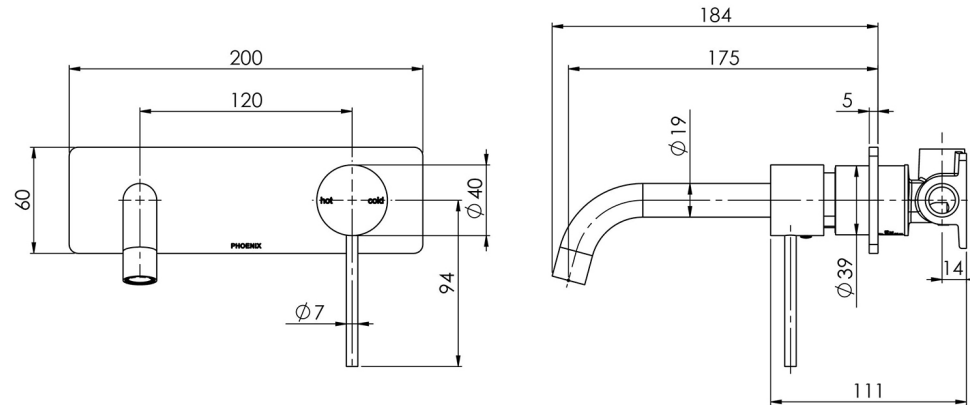

VIVID SLIMLINE

VIVID SLIMLINE WALL BATH MIXER SET 180MM CURVED

SPECIFICATIONS

AVAILABLE IN

VS783 CHR
Chrome

VS783 BN
Brushed Nickel

VS783-31
Brushed Carbon

VS783 GM
Gun Metal

VS783 MB
Matte Black

VS783-12
Brushed Gold

INFORMATION

Temperature Rating
1 - 75°C

Pressure Rating
150 - 500kPa

MAINTENANCE AND CARE:

- All surfaces should be cleaned with mild liquid detergent or soap and water.
- Do not use cream cleaners or citrus based cleaning products, as they are abrasive.
- Use of unsuitable cleaning agents may damage the surface.
- Any damage caused in this way will not be covered by warranty.

Please visit <https://www.phoenixtapware.com.au/warranty> to view the full warranty

While we aim to ensure the specifications shown are correct at time of printing, Phoenix Tapware reserves the right to make modifications without prior notice. Always use the physical product measurements for mark-ups and roughing-in as the line drawing shown may differ from the actual product over time. All measurements are shown in millimetres. Colours may vary from image shown.