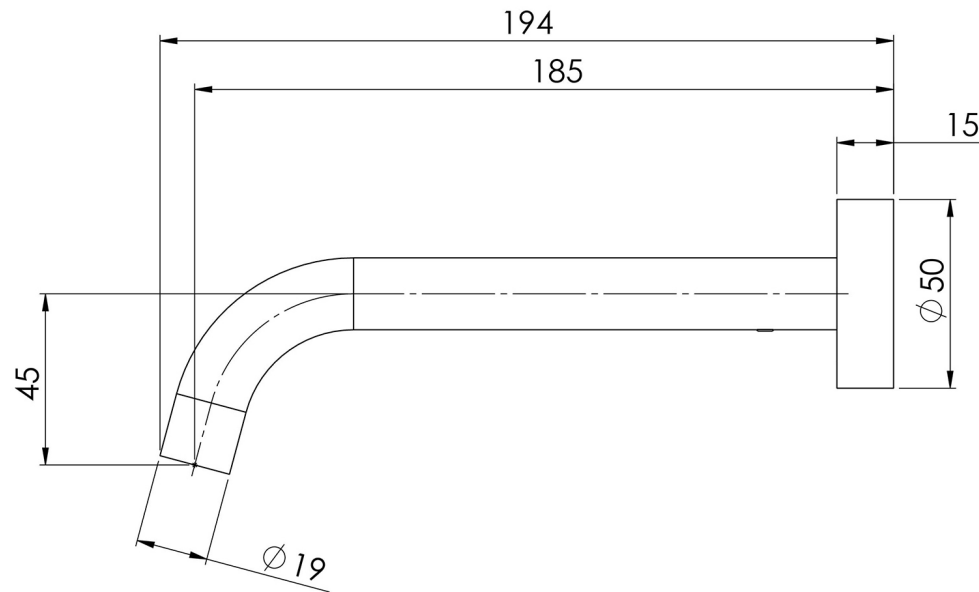

VIVID SLIMLINE

VIVID SLIMLINE WALL BATH OUTLET 180MM CURVED

SPECIFICATIONS

AVAILABLE IN

VS776 CHR
Chrome

VS776 BN
Brushed Nickel

VS776-31
Brushed Carbon

VS776 GM
Gun Metal

VS776 MB
Matte Black

VS776-12
Brushed Gold

INFORMATION

Temperature Rating
1 - 75°C

Pressure Rating
150 - 500kPa

MAINTENANCE AND CARE:

- All surfaces should be cleaned with mild liquid detergent or soap and water.
- Do not use cream cleaners or citrus based cleaning products, as they are abrasive.
- Use of unsuitable cleaning agents may damage the surface.
- Any damage caused in this way will not be covered by warranty.