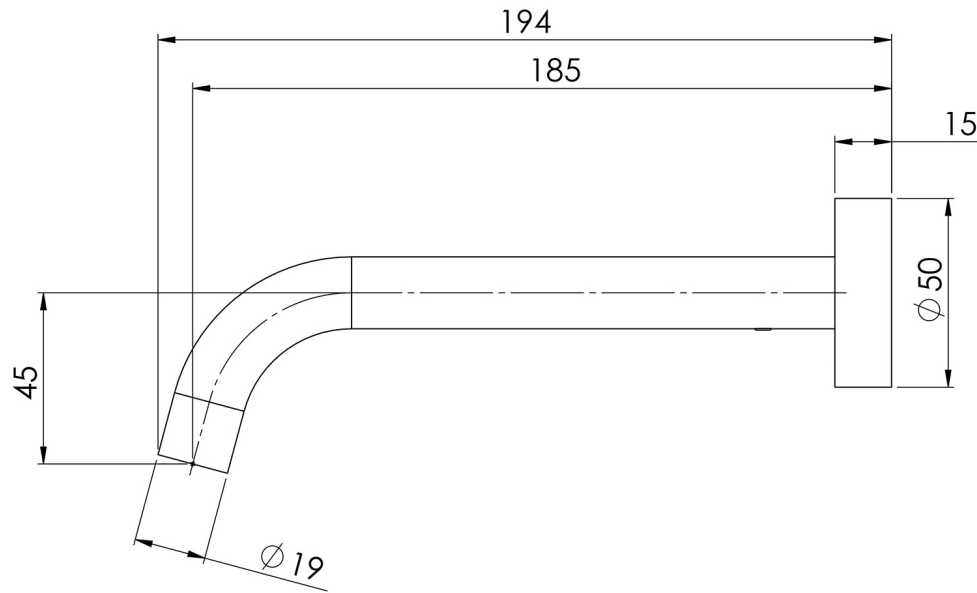

VIVID SLIMLINE

VIVID SLIMLINE WALL BASIN OUTLET 180MM CURVED

SPECIFICATIONS

AVAILABLE IN

VS774 CHR
Chrome

VS774 BN
Brushed Nickel

VS774-31
Brushed Carbon

VS774 GM
Gun Metal

VS774 MB
Matte Black

VS774-12
Brushed Gold

INFORMATION

Temperature Rating
1 - 75°C

Pressure Rating
150 - 500kPa

MAINTENANCE AND CARE:

- All surfaces should be cleaned with mild liquid detergent or soap and water.
- Do not use cream cleaners or citrus based cleaning products, as they are abrasive.
- Use of unsuitable cleaning agents may damage the surface.
- Any damage caused in this way will not be covered by warranty.

Please visit <https://www.phoenixtapware.com.au/warranty> to view the full warranty

While we aim to ensure the specifications shown are correct at time of printing, Phoenix Tapware reserves the right to make modifications without prior notice. Always use the physical product measurements for mark-ups and roughing-in as the line drawing shown may differ from the actual product over time. All measurements are shown in millimetres. Colours may vary from image shown.