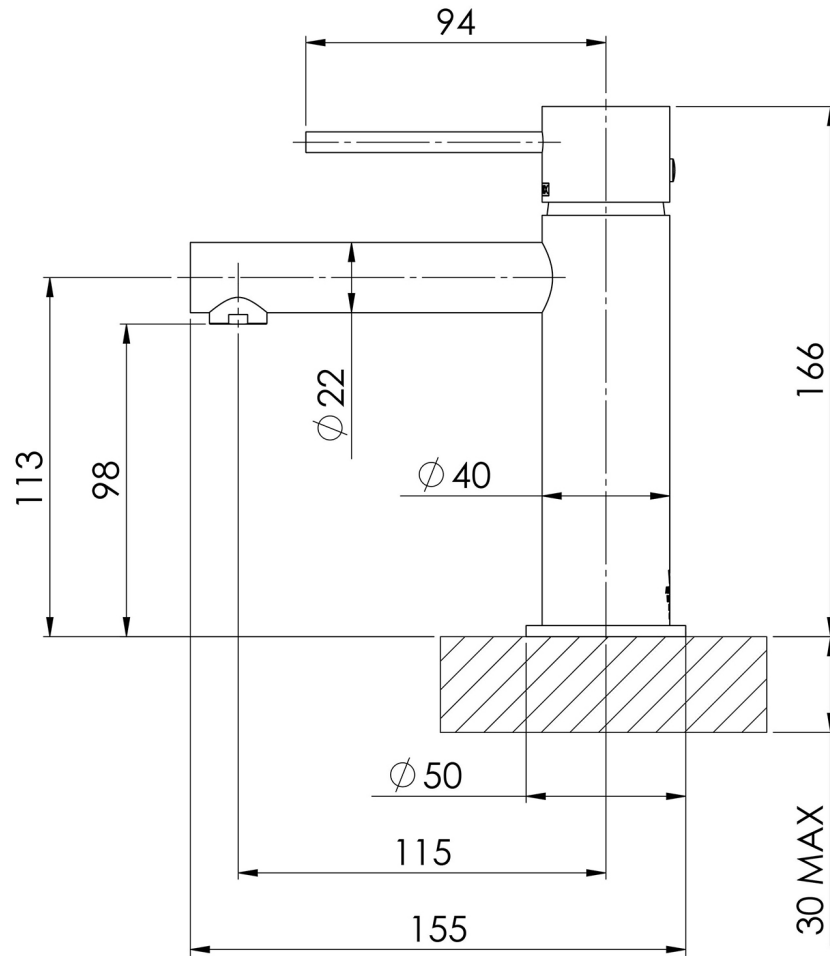

VIVID SLIMLINE

VIVID SLIMLINE BASIN MIXER

SPECIFICATIONS

AVAILABLE IN

VS770 CHR
Chrome

VS770 BN
Brushed Nickel

VS770-31
Brushed Carbon

VS770 GM
Gun Metal

VS770 MB
Matte Black

VS770-12
Brushed Gold

INFORMATION

Temperature Rating
1 - 75°C

Pressure Rating
150 - 500kPa

MAINTENANCE AND CARE:

- All surfaces should be cleaned with mild liquid detergent or soap and water.
- Do not use cream cleaners or citrus based cleaning products, as they are abrasive.
- Use of unsuitable cleaning agents may damage the surface.
- Any damage caused in this way will not be covered by warranty.

Please visit <https://www.phoenixtapware.com.au/warranty> to view the full warranty

While we aim to ensure the specifications shown are correct at time of printing, Phoenix Tapware reserves the right to make modifications without prior notice. Always use the physical product measurements for mark-ups and roughing-in as the line drawing shown may differ from the actual product over time. All measurements are shown in millimetres. Colours may vary from image shown.

Ph: +61 3 9780 4200
18/08/2022
phoenixtapware.com.au