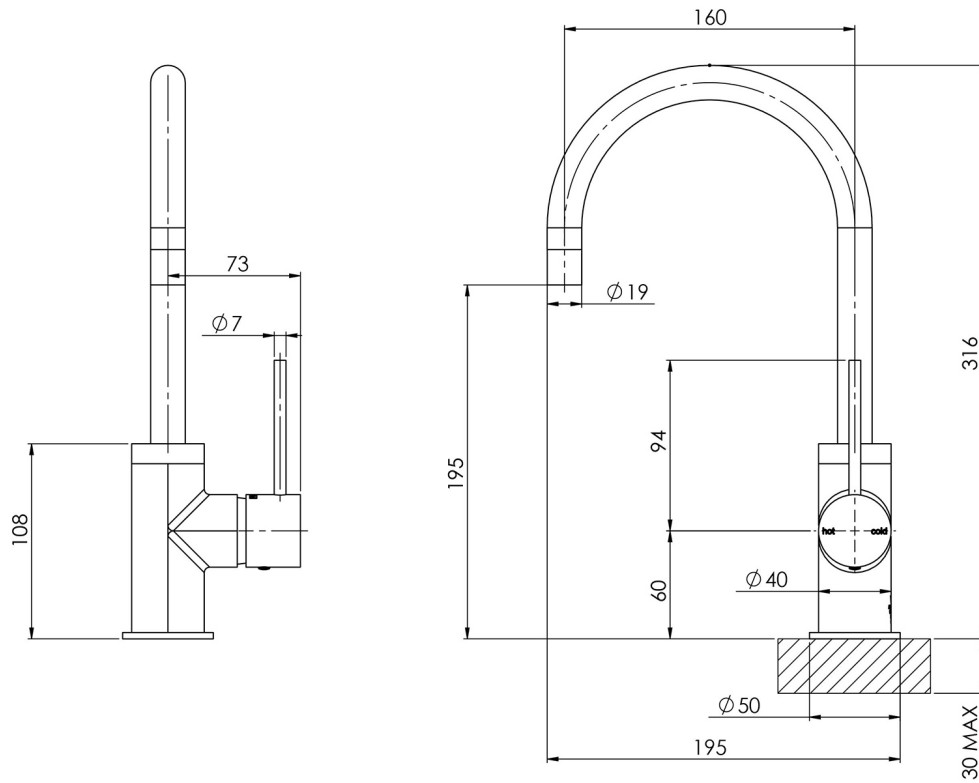

## VIVID SLIMLINE SINK MIXER 160MM GOOSENECK

## SPECIFICATIONS