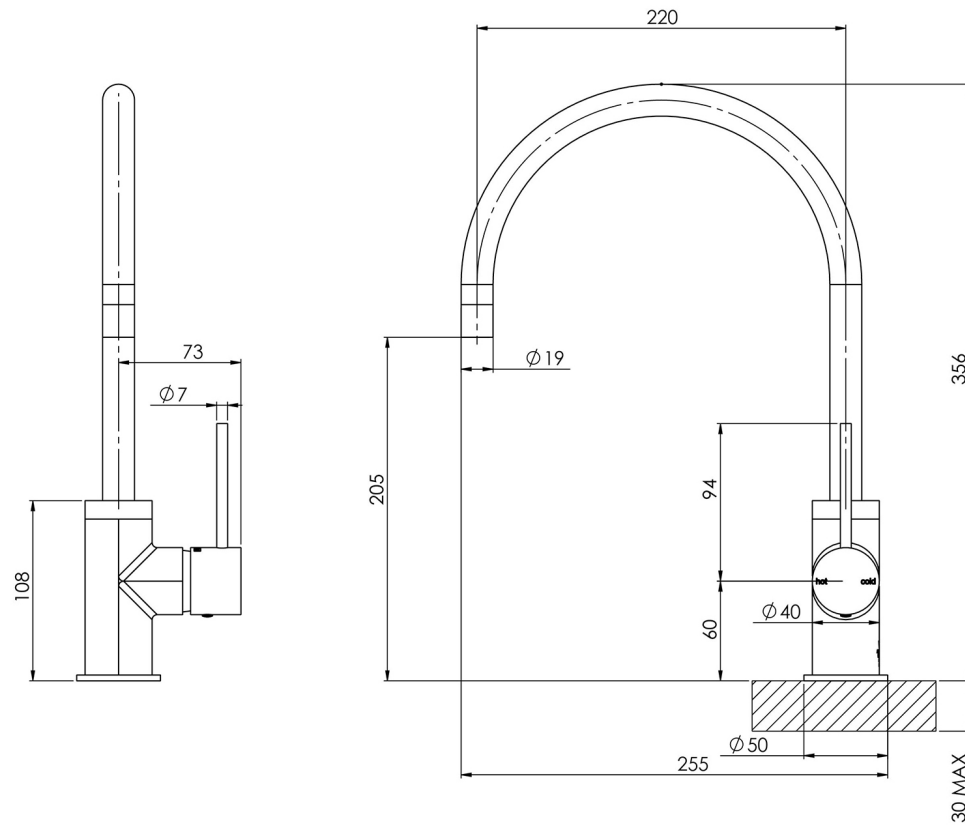

VIVID SLIMLINE

VIVID SLIMLINE SINK MIXER 220MM GOOSENECK

SPECIFICATIONS

AVAILABLE IN

VS733 CHR
Chrome

VS733 BN
Brushed Nickel

VS733-31
Brushed Carbon

VS733 GM
Gun Metal

Please visit <https://www.phoenixtapware.com.au/warranty> to view the full warranty

While we aim to ensure the specifications shown are correct at time of printing, Phoenix Tapware reserves the right to make modifications without prior notice. Always use the physical product measurements for mark-ups and roughing-in as the line drawing shown may differ from the actual product over time. All measurements are shown in millimetres. Colours may vary from image shown.