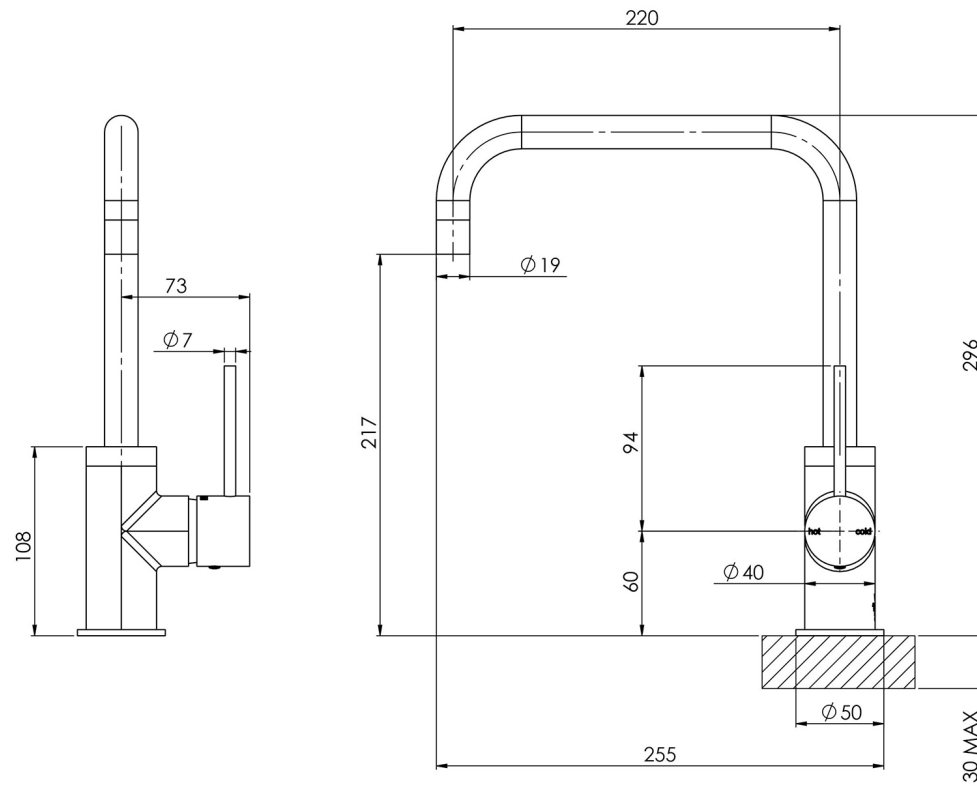

## VIVID SLIMLINE SINK MIXER 220MM SQUARELINE

## SPECIFICATIONS

Please visit <https://www.phoenixtapware.com.au/warranty> to view the full warranty

While we aim to ensure the specifications shown are correct at time of printing, Phoenix Tapware reserves the right to make modifications without prior notice. Always use the physical product measurements for mark-ups and roughing-in as the line drawing shown may differ from the actual product over time. All measurements are shown in millimetres. Colours may vary from image shown.