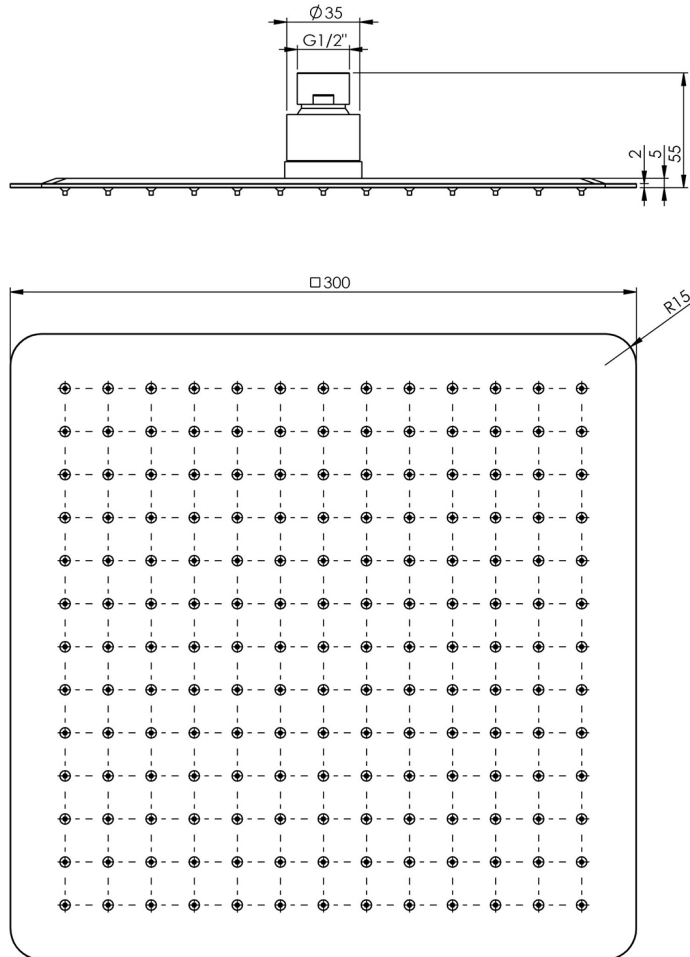

VIVID SLIMLINE

VIVID SLIMLINE SHOWER ROSE 300MM SLIMLINE SQUARE

SPECIFICATIONS

AVAILABLE IN

VS5001-50
Stainless Steel

INFORMATION

Temperature Rating
1 - 75°C

Pressure Rating
150 - 500kPa

MAINTENANCE AND CARE:

- All surfaces should be cleaned with mild liquid detergent or soap and water.
- Do not use cream cleaners or citrus based cleaning products, as they are abrasive.
- Use of unsuitable cleaning agents may damage the surface.
- Any damage caused in this way will not be covered by warranty.

Please visit <https://www.phoenixtapware.com.au/warranty> to view the full warranty