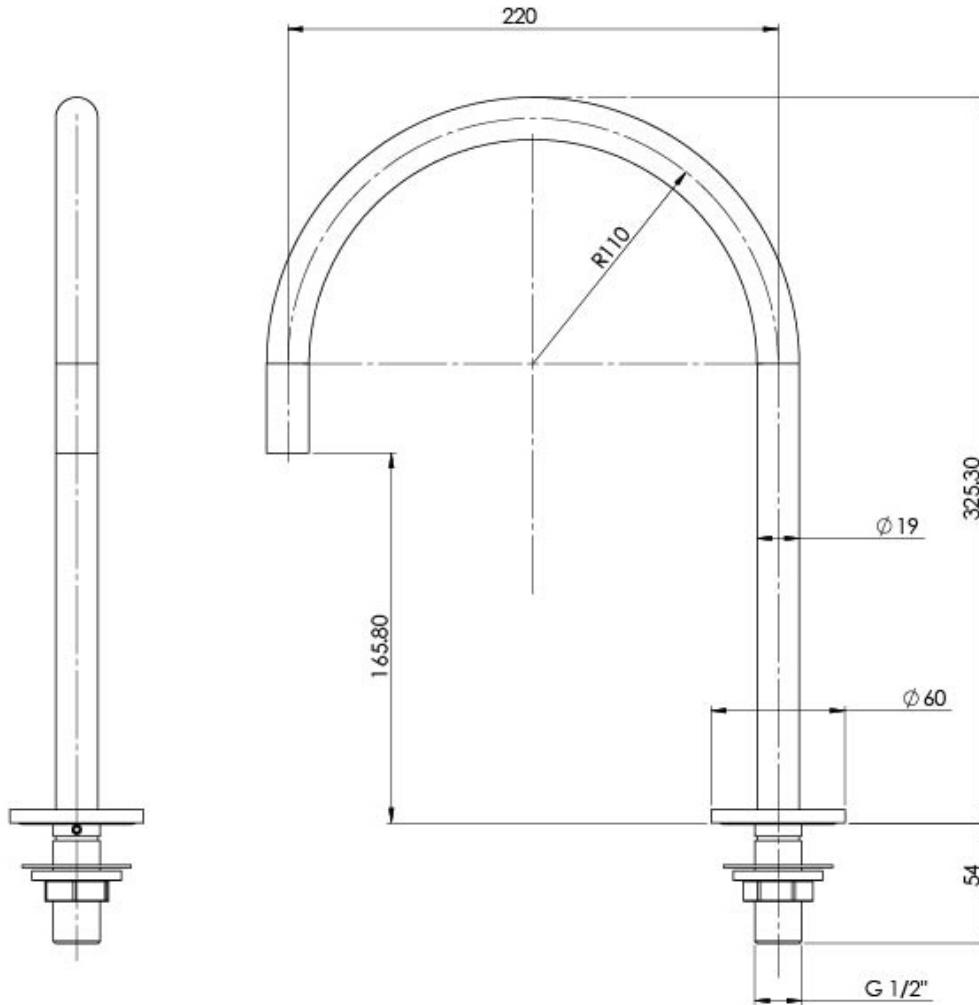

## SPECIFICATIONS

Please visit <https://www.phoenixtapware.com.au/warranty> to view the full warranty

While we aim to ensure the specifications shown are correct at time of printing, Phoenix Tapware reserves the right to make modifications without prior notice. Always use the physical product measurements for mark-ups and roughing-in as the line drawing shown may differ from the actual product over time. All measurements are shown in millimetres. Colours may vary from image shown.