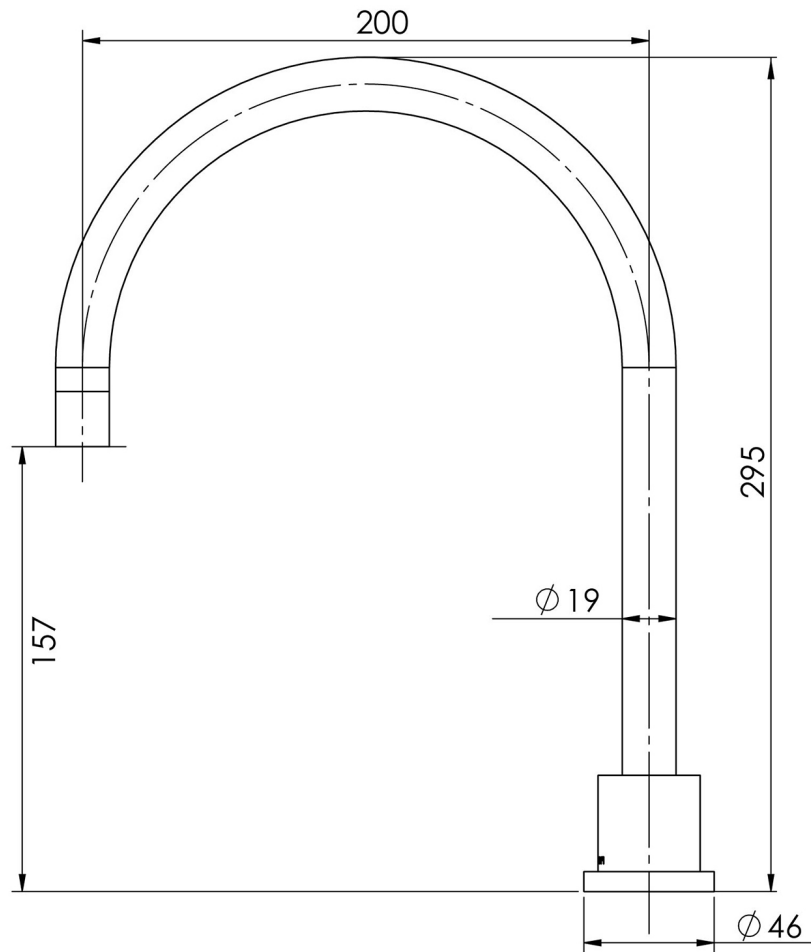

VIVID PIN LEVER

VIVID PIN LEVER HOB SPA OUTLET 200MM GOOSENECK

SPECIFICATIONS

AVAILABLE IN

VP074 CHR
Chrome

INFORMATION

Temperature Rating
1 - 75°C

Pressure Rating
150 - 500kPa

Please visit <https://www.phoenixtapware.com.au/warranty> to view the full warranty

While we aim to ensure the specifications shown are correct at time of printing, Phoenix Tapware reserves the right to make modifications without prior notice. Always use the physical product measurements for mark-ups and roughing-in as the line drawing shown may differ from the actual product over time. All measurements are shown in millimetres. Colours may vary from image shown.