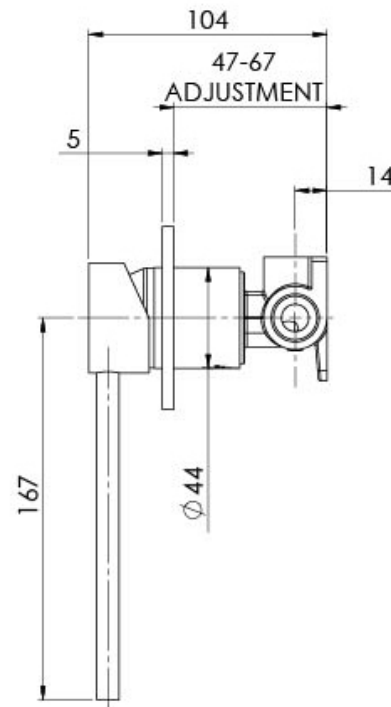

VIVID

VIVID SHOWER / WALL MIXER EXTENDED LEVER

SPECIFICATIONS

AVAILABLE IN

VE780
Chrome

INFORMATION

Temperature Rating
1 - 75°C

Pressure Rating
150 - 500kPa