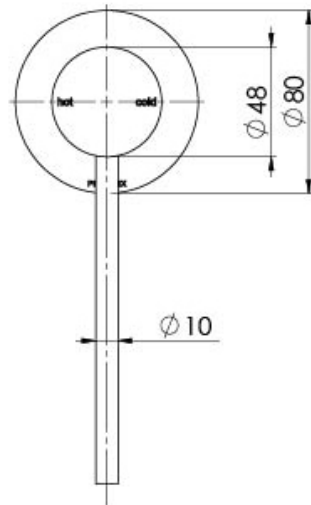

VIVID

VIVID SHOWER / WALL MIXER EXTENDED LEVER

SPECIFICATIONS

AVAILABLE IN

VE780
Chrome

INFORMATION

Temperature Rating
1 - 75°C

Pressure Rating
150 - 500kPa