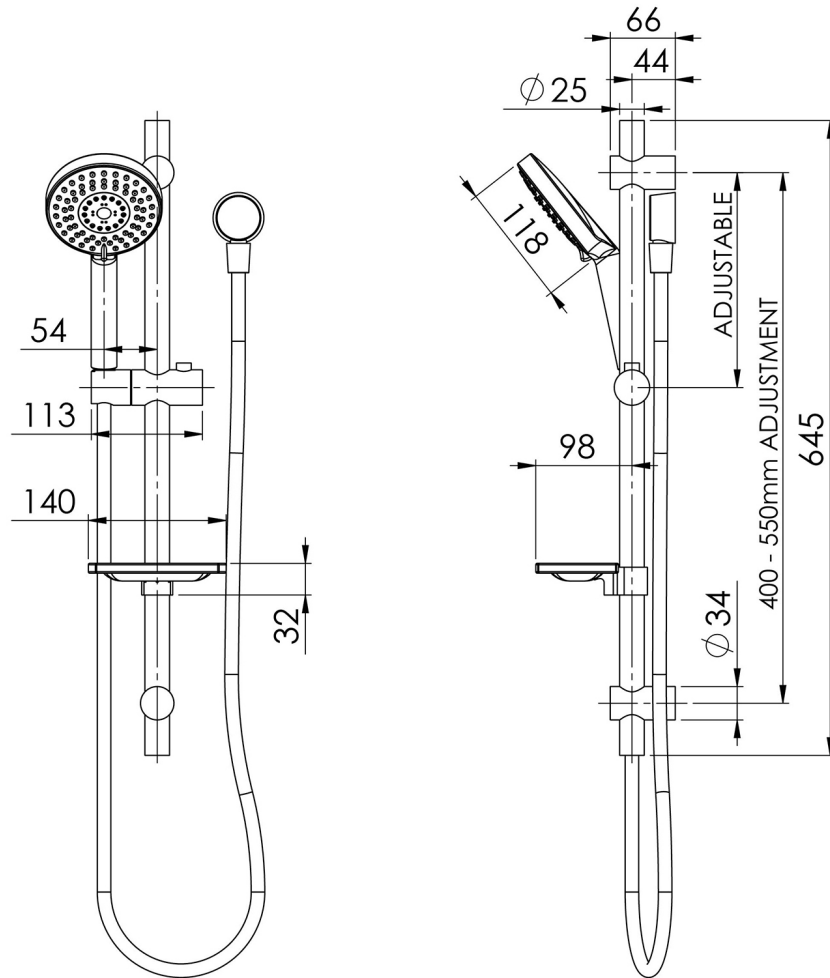

VIVID

VIVID RAIL SHOWER

SPECIFICATIONS

AVAILABLE IN

V685 CHR
Chrome

V685 BN
Brushed Nickel

V685 GM
Gun Metal

V685 MB
Matte Black

V685-12
Brushed Gold

INFORMATION

Temperature Rating
1 - 75°C

Pressure Rating
150 - 500kPa

MAINTENANCE AND CARE:

- All surfaces should be cleaned with mild liquid detergent or soap and water.
- Do not use cream cleaners or citrus based cleaning products, as they are abrasive.
- Use of unsuitable cleaning agents may damage the surface.
- Any damage caused in this way will not be covered by warranty.

Please visit <https://www.phoenixtapware.com.au/warranty> to view the full warranty

While we aim to ensure the specifications shown are correct at time of printing, Phoenix Tapware reserves the right to make modifications without prior notice. Always use the physical product measurements for mark-ups and roughing-in as the line drawing shown may differ from the actual product over time. All measurements are shown in millimetres. Colours may vary from image shown.