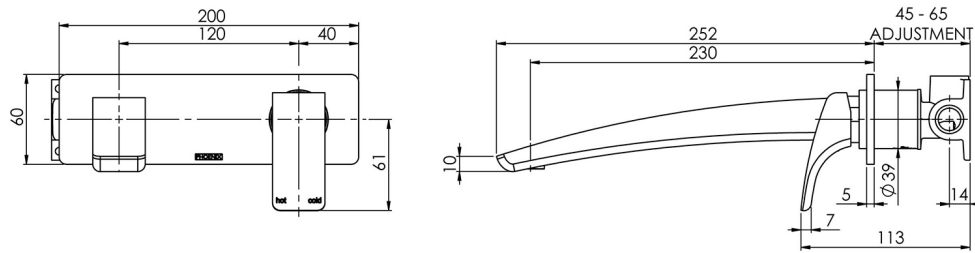

RUSH

RUSH WALL BATH MIXER SET 230MM

SPECIFICATIONS

AVAILABLE IN

RU784 CHR
Chrome

RU784 MB
Matte Black

INFORMATION

Temperature Rating
1 - 75°C

Please visit <https://www.phoenixtapware.com.au/warranty> to view the full warranty

While we aim to ensure the specifications shown are correct at time of printing, Phoenix Tapware reserves the right to make modifications without prior notice. Always use the physical product measurements for mark-ups and roughing-in as the line drawing shown may differ from the actual product over time. All measurements are shown in millimetres. Colours may vary from image shown.