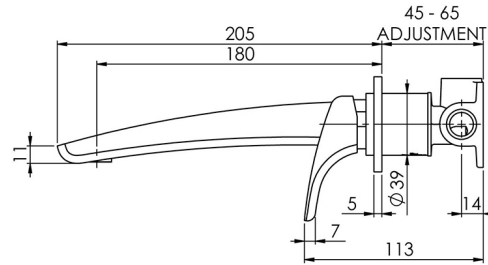

RUSH

RUSH WALL BATH MIXER SET 180MM

SPECIFICATIONS

AVAILABLE IN

RU783 CHR
Chrome

RU783-40
Brushed Nickel

RU783 MB
Matte Black

INFORMATION

Please visit <https://www.phoenixtapware.com.au/warranty> to view the full warranty

While we aim to ensure the specifications shown are correct at time of printing, Phoenix Tapware reserves the right to make modifications without prior notice. Always use the physical product measurements for mark-ups and roughing-in as the line drawing shown may differ from the actual product over time. All measurements are shown in millimetres. Colours may vary from image shown.