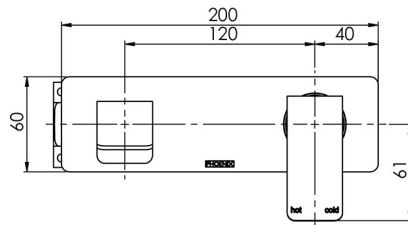

RUSH

RUSH WALL BATH MIXER SET 180MM

SPECIFICATIONS

AVAILABLE IN

RU783 CHR
Chrome

RU783-40
Brushed Nickel

RU783 MB
Matte Black

INFORMATION

Please visit <https://www.phoenixtapware.com.au/warranty> to view the full warranty

While we aim to ensure the specifications shown are correct at time of printing, Phoenix Tapware reserves the right to make modifications without prior notice. Always use the physical product measurements for mark-ups and roughing-in as the line drawing shown may differ from the actual product over time. All measurements are shown in millimetres. Colours may vary from image shown.