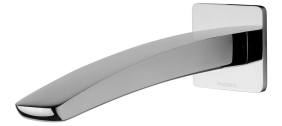

RUSH

RUSH WALL BATH OUTLET 180MM

SPECIFICATIONS

AVAILABLE IN

RU776 CHR
Chrome

RU776-40
Brushed Nickel

RU776 MB
Matte Black

INFORMATION