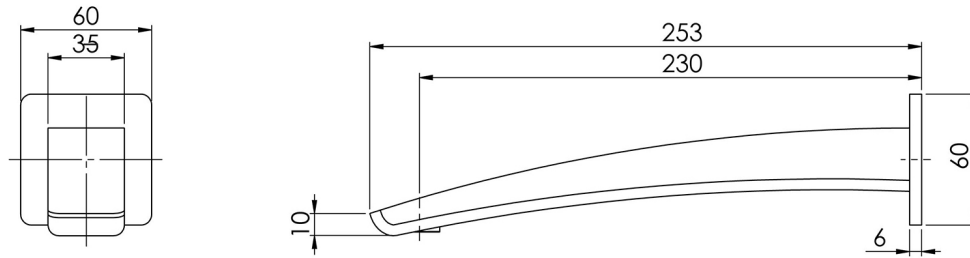

RUSH

RUSH WALL BASIN OUTLET 230MM

SPECIFICATIONS

AVAILABLE IN

RU775 CHR
Chrome

RU775-40
Brushed Nickel

RU775 MB
Matte Black

INFORMATION

Temperature Rating
1 - 75°C

Pressure Rating
150 - 500kPa

MAINTENANCE AND CARE:

- All surfaces should be cleaned with mild liquid detergent or soap and water.
- Do not use cream cleaners or citrus based cleaning products, as they are abrasive.
- Use of unsuitable cleaning agents may damage the surface.
- Any damage caused in this way will not be covered by warranty.

Please visit <https://www.phoenixtapware.com.au/warranty> to view the full warranty