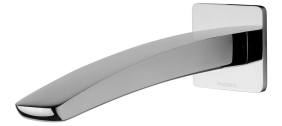

RUSH

RUSH WALL BASIN OUTLET 180MM

SPECIFICATIONS

AVAILABLE IN

RU774 CHR
Chrome

RU774-40
Brushed Nickel

RU774 MB
Matte Black

INFORMATION