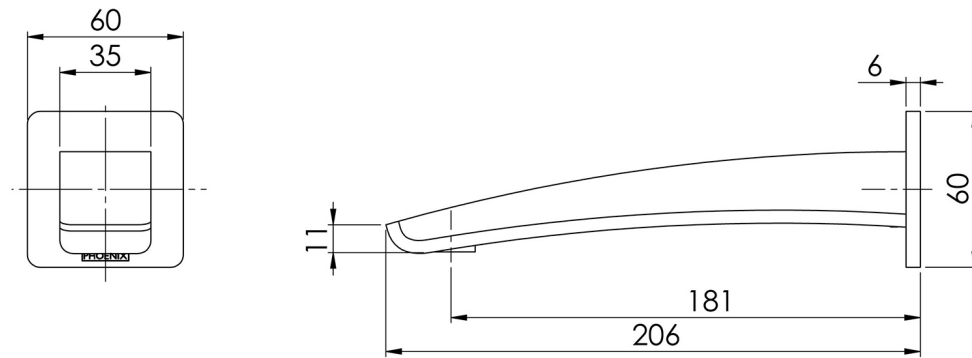

RUSH

RUSH WALL BASIN OUTLET 180MM

SPECIFICATIONS

AVAILABLE IN

RU774 CHR
Chrome

RU774-40
Brushed Nickel

RU774 MB
Matte Black

INFORMATION