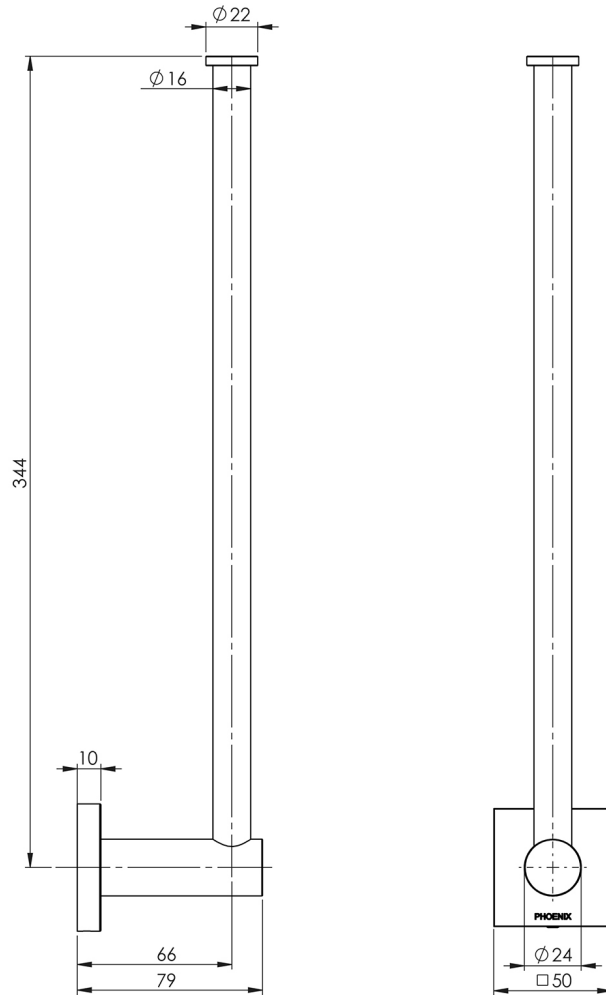

RADII

RADII SPARE TOILET ROLL HOLDER SQUARE PLATE

SPECIFICATIONS

AVAILABLE IN

RS898 CHR
Chrome

INFORMATION

MAINTENANCE AND CARE:

- All surfaces should be cleaned with mild liquid detergent or soap and water.
- Do not use cream cleaners or citrus based cleaning products, as they are abrasive.
- Use of unsuitable cleaning agents may damage the surface.
- Any damage caused in this way will not be covered by warranty.

Please visit <https://www.phoenixtapware.com.au/warranty> to view the full warranty

While we aim to ensure the specifications shown are correct at time of printing, Phoenix Tapware reserves the right to make modifications without prior notice. Always use the physical product measurements for mark-ups and roughing-in as the line drawing shown may differ from the actual product over time. All measurements are shown in millimetres. Colours may vary from image shown.