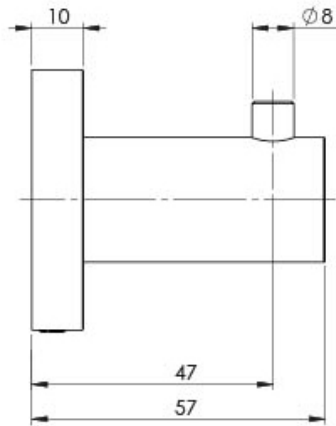

RADII

RADII ROBE HOOK SQUARE PLATE

SPECIFICATIONS

AVAILABLE IN

RS897 CHR
Chrome

RS897 BN
Brushed Nickel

RS897 GM
Gun Metal

RS897 MB
Matte Black

INFORMATION

MAINTENANCE AND CARE:

- All surfaces should be cleaned with mild liquid detergent or soap and water.
- Do not use cream cleaners or citrus based cleaning products, as they are abrasive.
- Use of unsuitable cleaning agents may damage the surface.
- Any damage caused in this way will not be covered by warranty.

Please visit <https://www.phoenixtapware.com.au/warranty> to view the full warranty