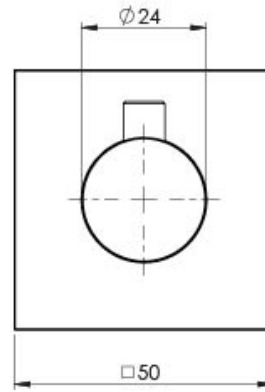

RADII

RADII ROBE HOOK SQUARE PLATE

SPECIFICATIONS

AVAILABLE IN

RS897 CHR
Chrome

RS897 BN
Brushed Nickel

RS897 GM
Gun Metal

RS897 MB
Matte Black

INFORMATION