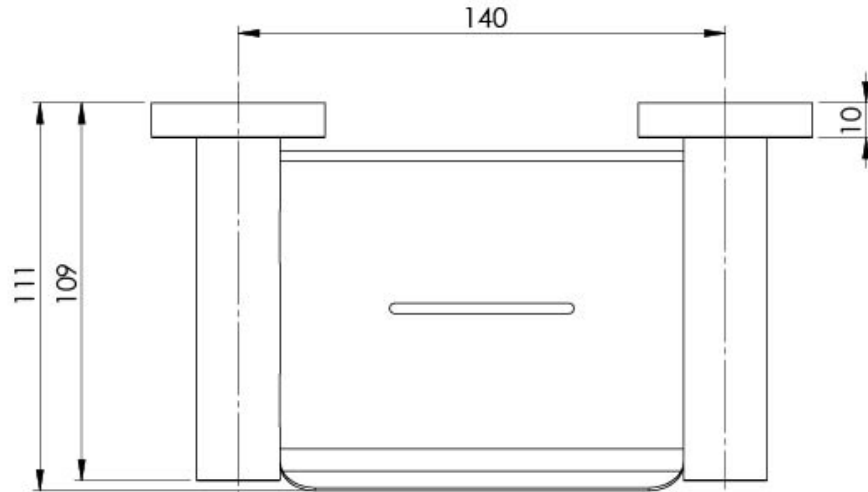

RADII

RADII SOAP DISH SQUARE PLATE

SPECIFICATIONS

AVAILABLE IN

RS895 CHR
Chrome

RS895 BN
Brushed Nickel

RS895 GM
Gun Metal

RS895 MB
Matte Black

Please visit <https://www.phoenixtapware.com.au/warranty> to view the full warranty

While we aim to ensure the specifications shown are correct at time of printing, Phoenix Tapware reserves the right to make modifications without prior notice. Always use the physical product measurements for mark-ups and roughing-in as the line drawing shown may differ from the actual product over time. All measurements are shown in millimetres. Colours may vary from image shown.