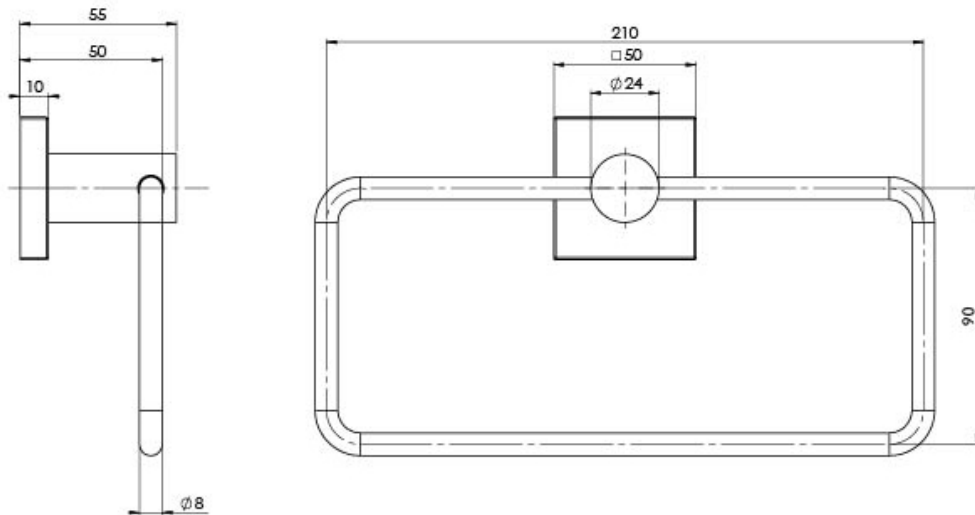

RADII

RADII HAND TOWEL HOLDER SQUARE PLATE

SPECIFICATIONS

AVAILABLE IN

RS893 CHR
Chrome

RS893 BN
Brushed Nickel

RS893 GM
Gun Metal

RS893 MB
Matte Black