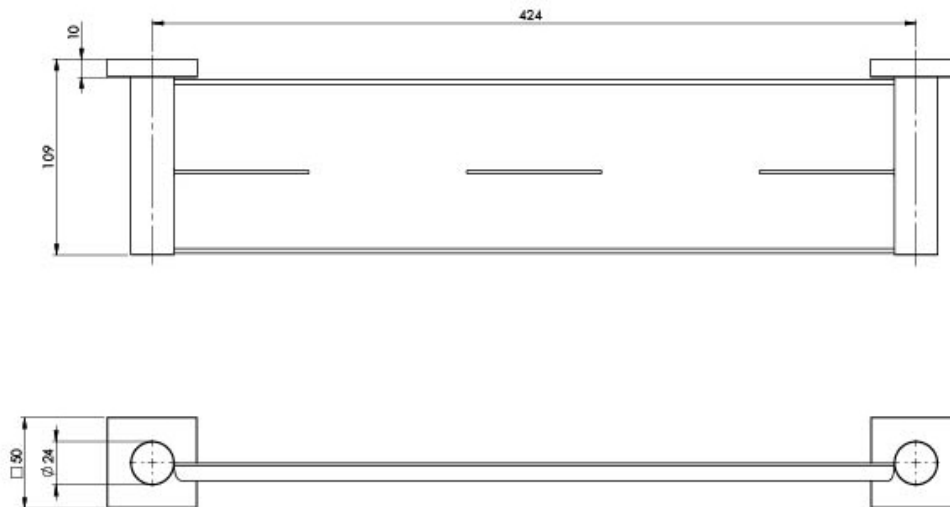

RADII

RADII METAL SHELF SQUARE PLATE

SPECIFICATIONS

AVAILABLE IN

RS886 CHR
Chrome

RS886 BN
Brushed Nickel

RS886 GM
Gun Metal

RS886 MB
Matte Black