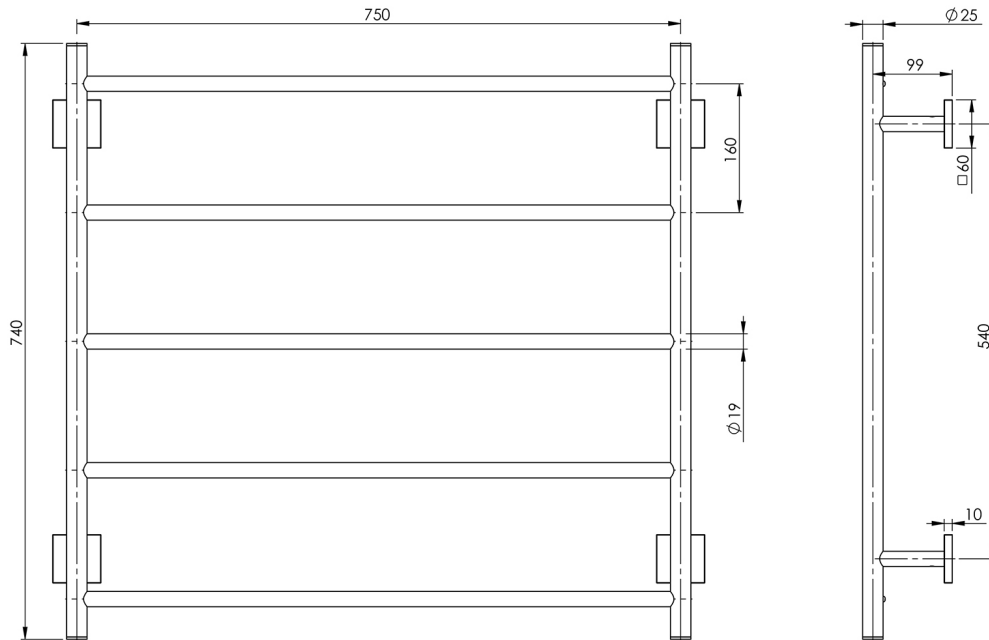

RADII

RADII TOWEL LADDER 750 X 740MM SQUARE PLATE

SPECIFICATIONS

AVAILABLE IN

RS871 CHR
Chrome

INFORMATION

MAINTENANCE AND CARE:

- All surfaces should be cleaned with mild liquid detergent or soap and water.
- Do not use cream cleaners or citrus based cleaning products, as they are abrasive.
- Use of unsuitable cleaning agents may damage the surface.
- Any damage caused in this way will not be covered by warranty.

Please visit <https://www.phoenixtapware.com.au/warranty> to view the full warranty

While we aim to ensure the specifications shown are correct at time of printing, Phoenix Tapware reserves the right to make modifications without prior notice. Always use the physical product measurements for mark-ups and roughing-in as the line drawing shown may differ from the actual product over time. All measurements are shown in millimetres. Colours may vary from image shown.